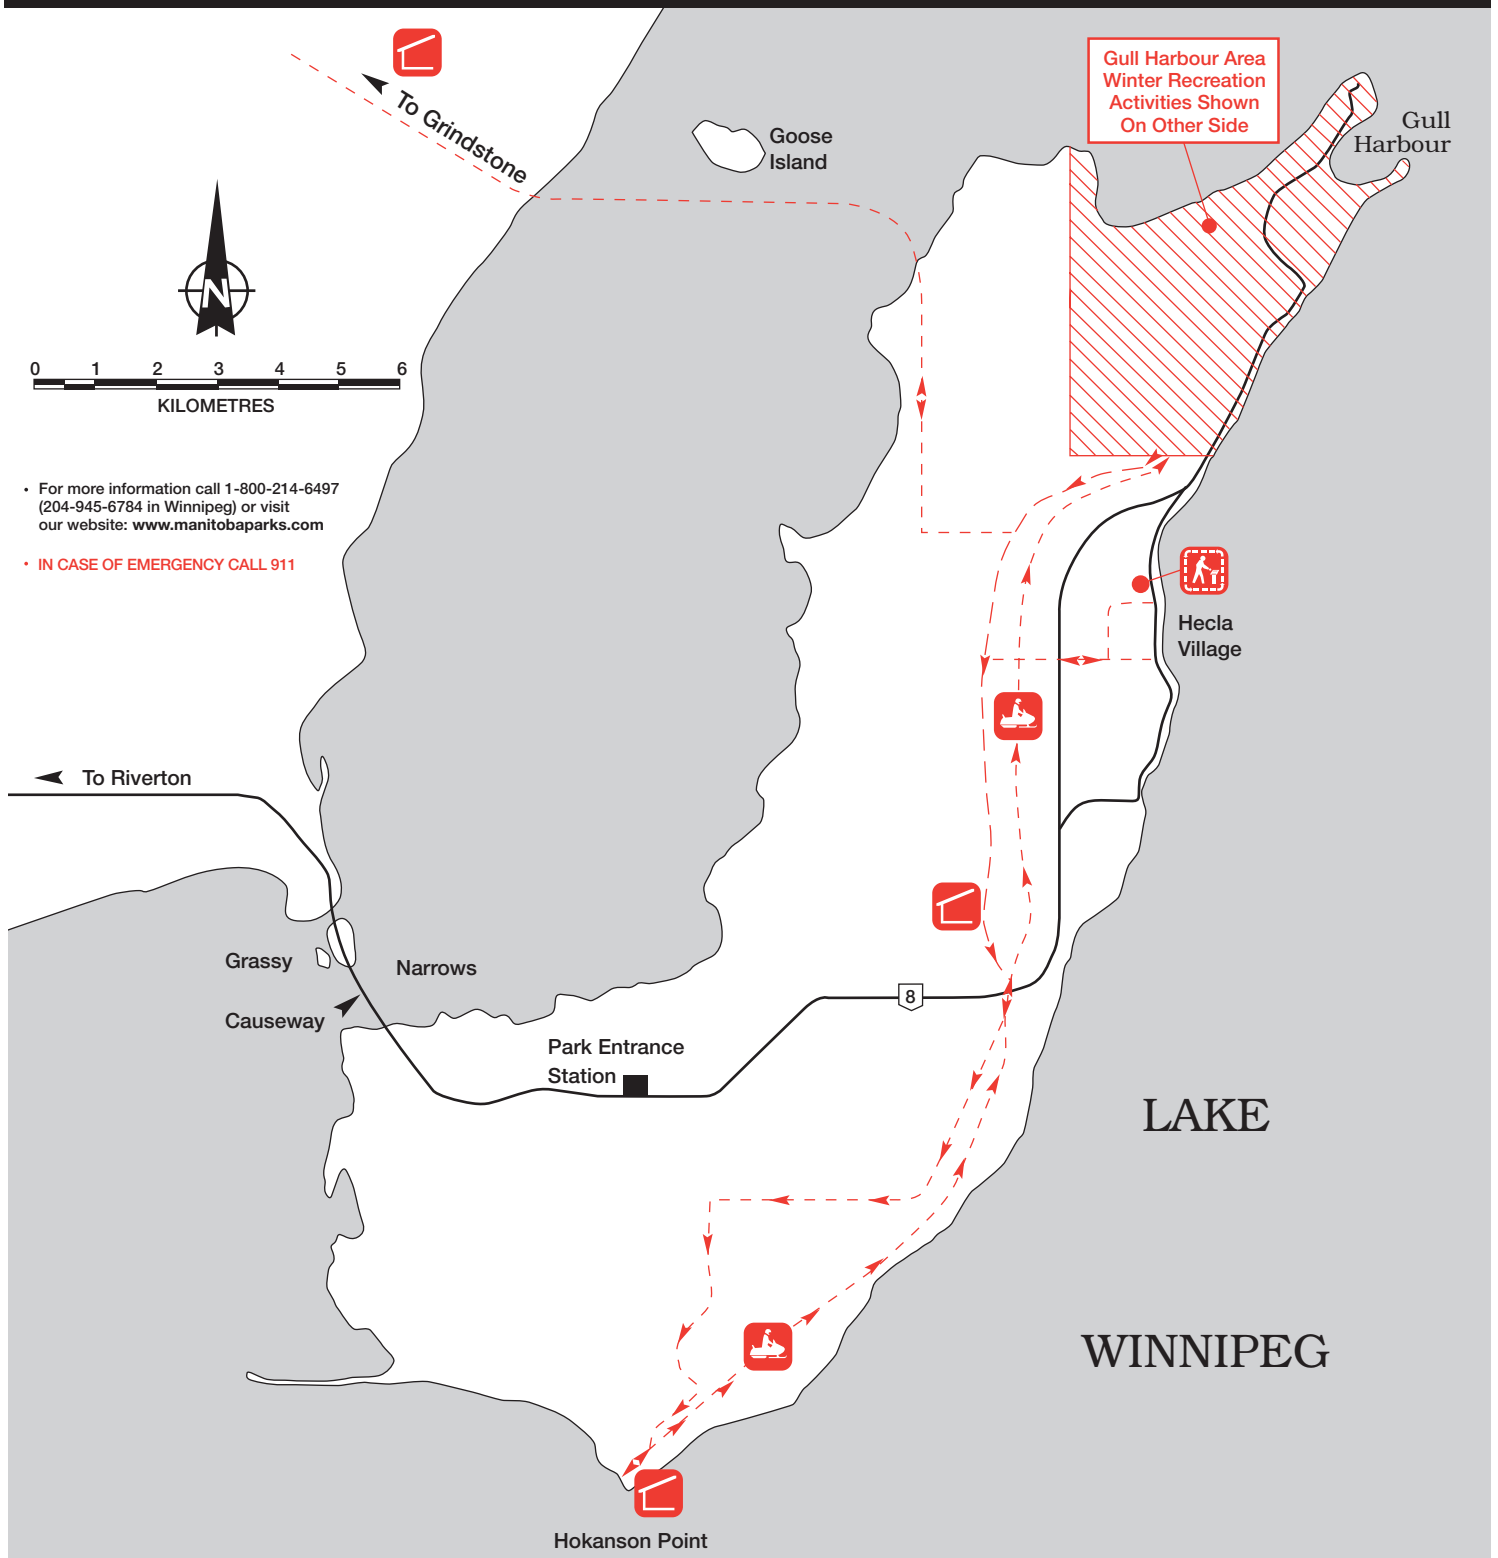

# Hecla / Grindstone Winter Activities

Hecla / Grindstone  
Provincial Park

## LEGEND

SELF-GUIDING TRAIL (1km)

SNOWMOBILE TRAIL

WARMING SHELTER

# Gull Harbour Area Winter Activities

Hecla / Grindstone Provincial Park