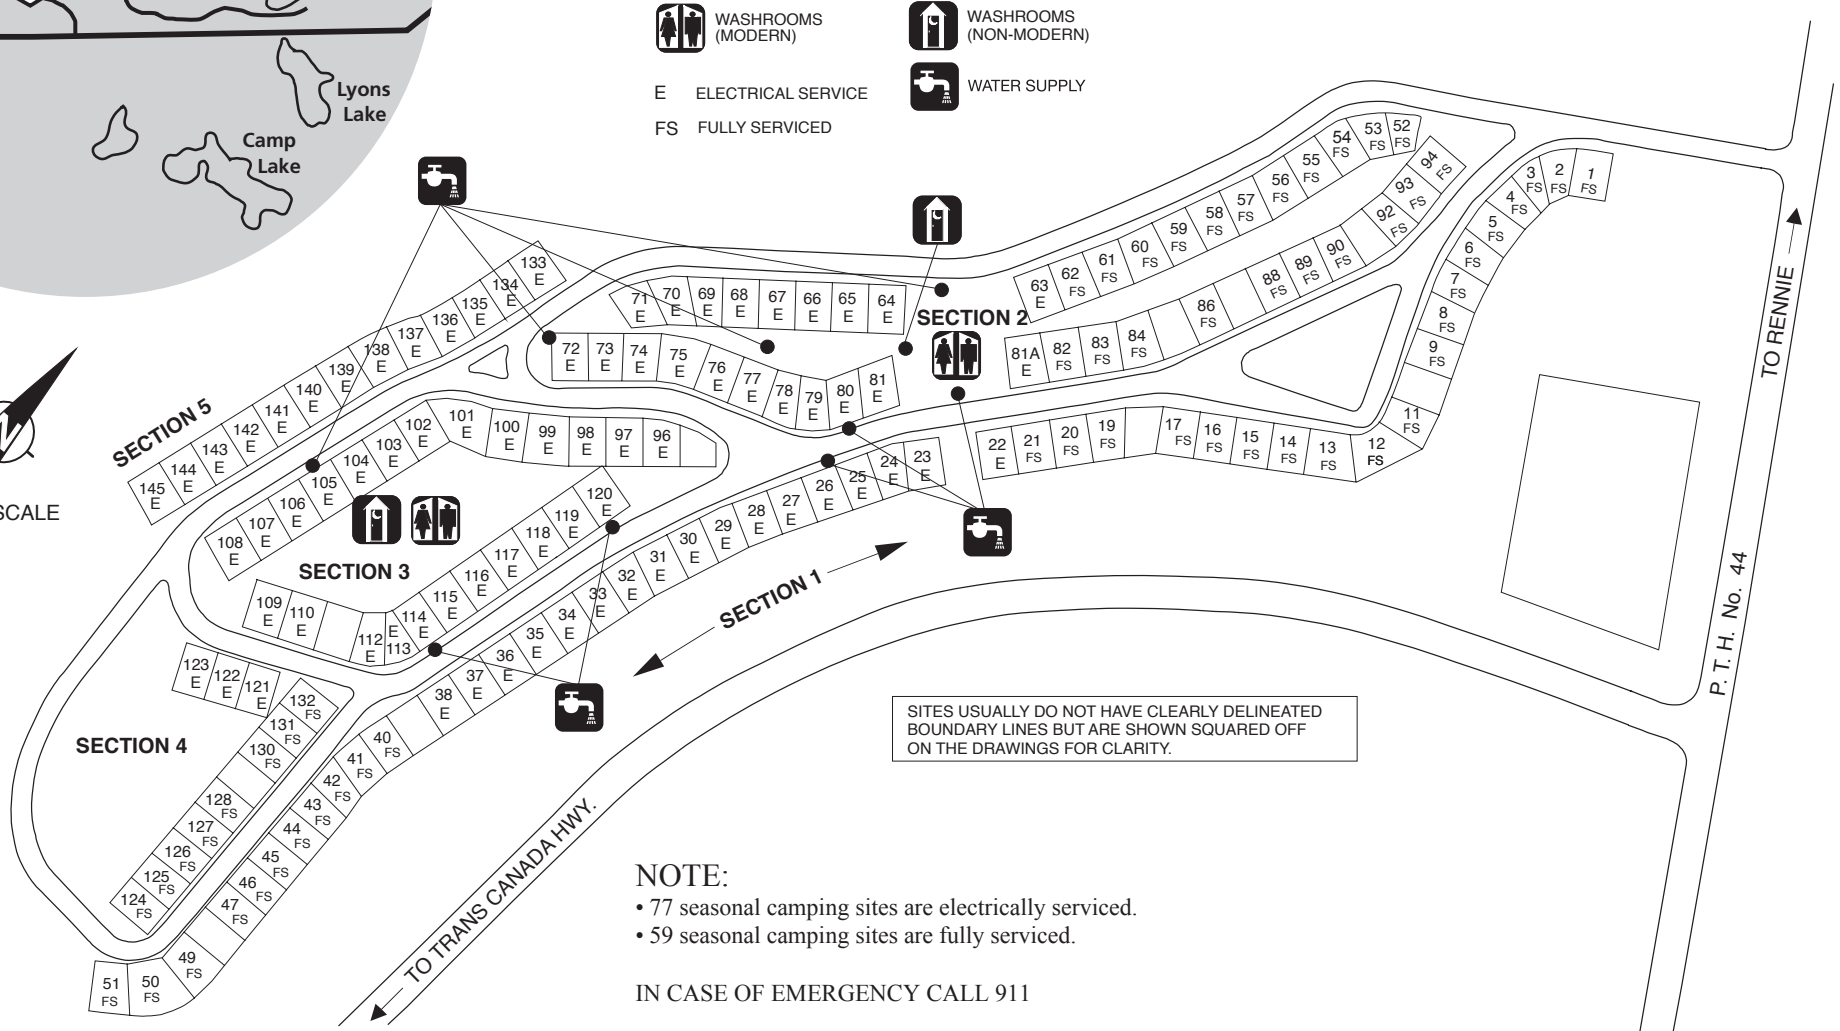

West Hawk Trailer Village

Whiteshell
Provincial Park

Seasonal Camping Sites

LEGEND

WASHROOMS
(MODERN)

WASHROOMS
(NON-MODERN)

E ELECTRICAL SERVICE

WATER SUPPLY

FS FULLY SERVICED

NOT TO SCALE

NOTE:

- 77 seasonal camping sites are electrically serviced.
- 59 seasonal camping sites are fully serviced.

IN CASE OF EMERGENCY CALL 911