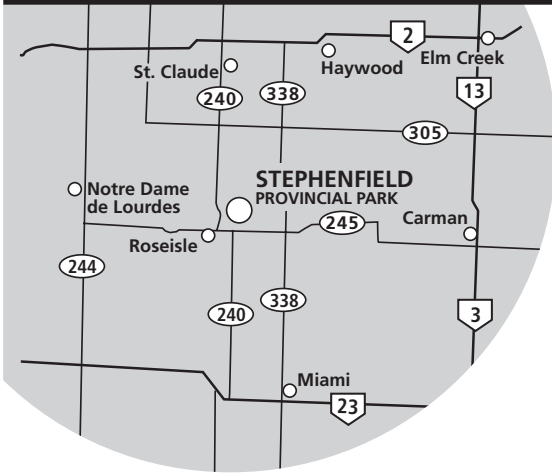

Stephenfield Seasonal Camping Sites

Stephenfield
Provincial Park

SEASONAL CAMPING: Bay 1: Sites #1-44

LEGEND

-  DISABILITY ACCESSIBLE
-  SHOWERS
-  WASHROOMS (MODERN)
-  WASHROOMS (NON-MODERN)
-  WATER SUPPLY
-  E ELECTRICAL SERVICE

IN CASE OF EMERGENCY CALL 911