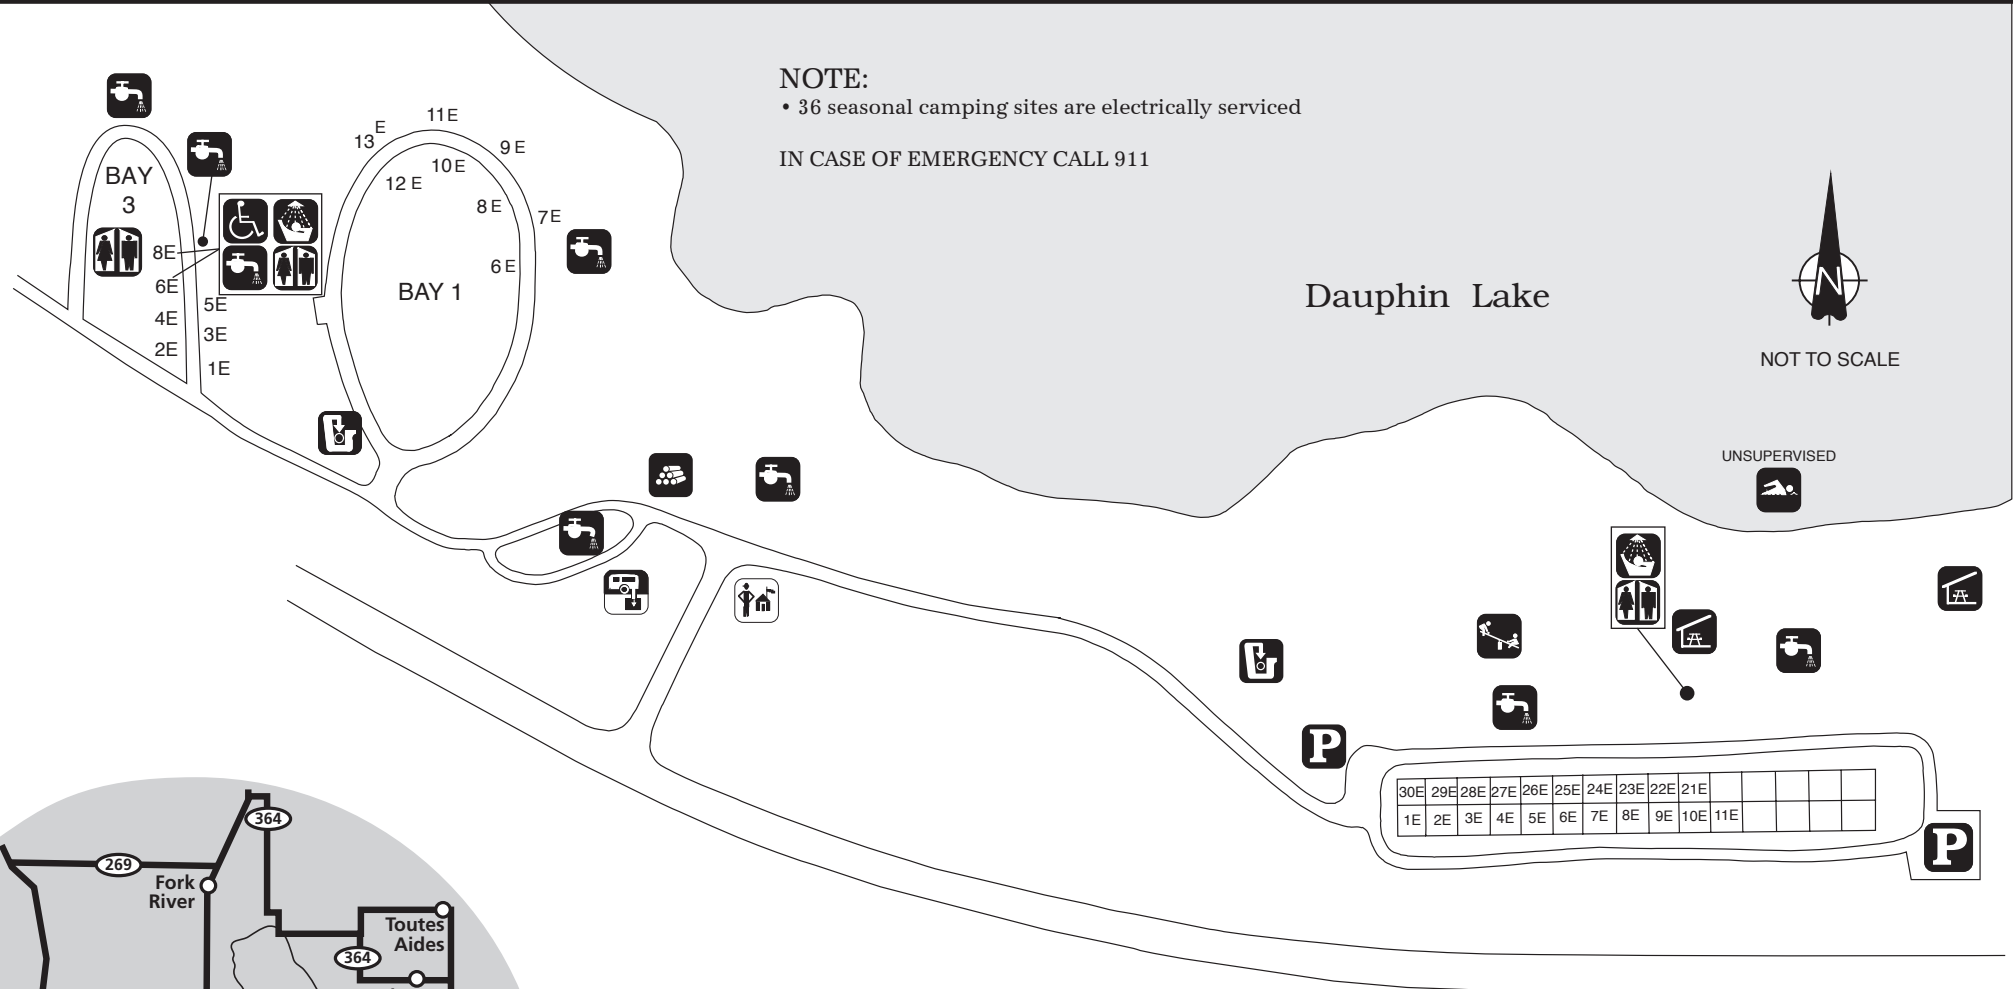

Rainbow Beach Seasonal Camping Sites

Rainbow Beach
Provincial Park

NOTE:
• 36 seasonal camping sites are electrically serviced
IN CASE OF EMERGENCY CALL 911

January 2026

LEGEND

- | | | | | |
|-------------------------------|----------------|-------------------------|--------------------------|----------------------|
| DISABILITY ACCESSIBLE | PARK OFFICE | PLAYGROUND | TRAILER SANITARY STATION | E ELECTRICAL SERVICE |
| BEACH / UNSUPERVISED SWIMMING | PARKING | REFUSE DISPOSAL | WASHROOMS (MODERN) | |
| FIREWOOD | PICNIC SHELTER | SHOWERS (COIN OPERATED) | WATER SUPPLY | |