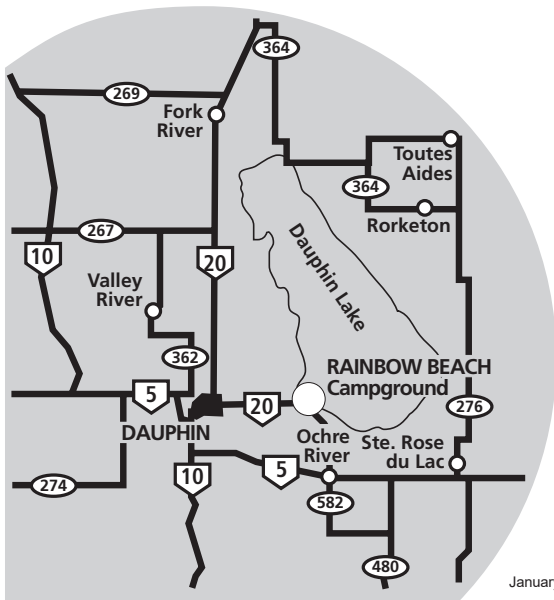

Rainbow Beach Seasonal Camping Sites

Rainbow Beach
Provincial Park

NOTE:
• 36 seasonal camping sites are electrically serviced
IN CASE OF EMERGENCY CALL 911

January 2026

LEGEND

- | | | | | |
|-------------------------------|----------------|-------------------------|--------------------------|----------------------|
| DISABILITY ACCESSIBLE | PARK OFFICE | PLAYGROUND | TRAILER SANITARY STATION | E ELECTRICAL SERVICE |
| BEACH / UNSUPERVISED SWIMMING | PARKING | REFUSE DISPOSAL | WASHROOMS (MODERN) | |
| FIREWOOD | PICNIC SHELTER | SHOWERS (COIN OPERATED) | WATER SUPPLY | |