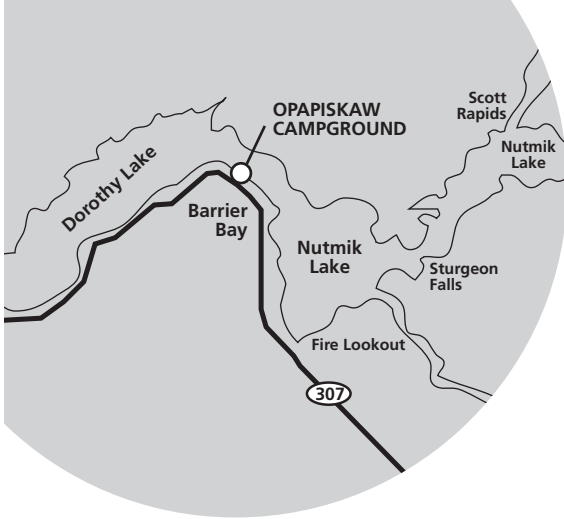

# Opapiskaw Seasonal Camping Sites

Whiteshell  
Provincial Park

## SEASONAL SITES: Bay 5: Sites #1-23

### LEGEND

WATER SUPPLY

IN CASE OF EMERGENCY CALL:  
RCMP 204-348-7177  
Ambulance 204-348-7700