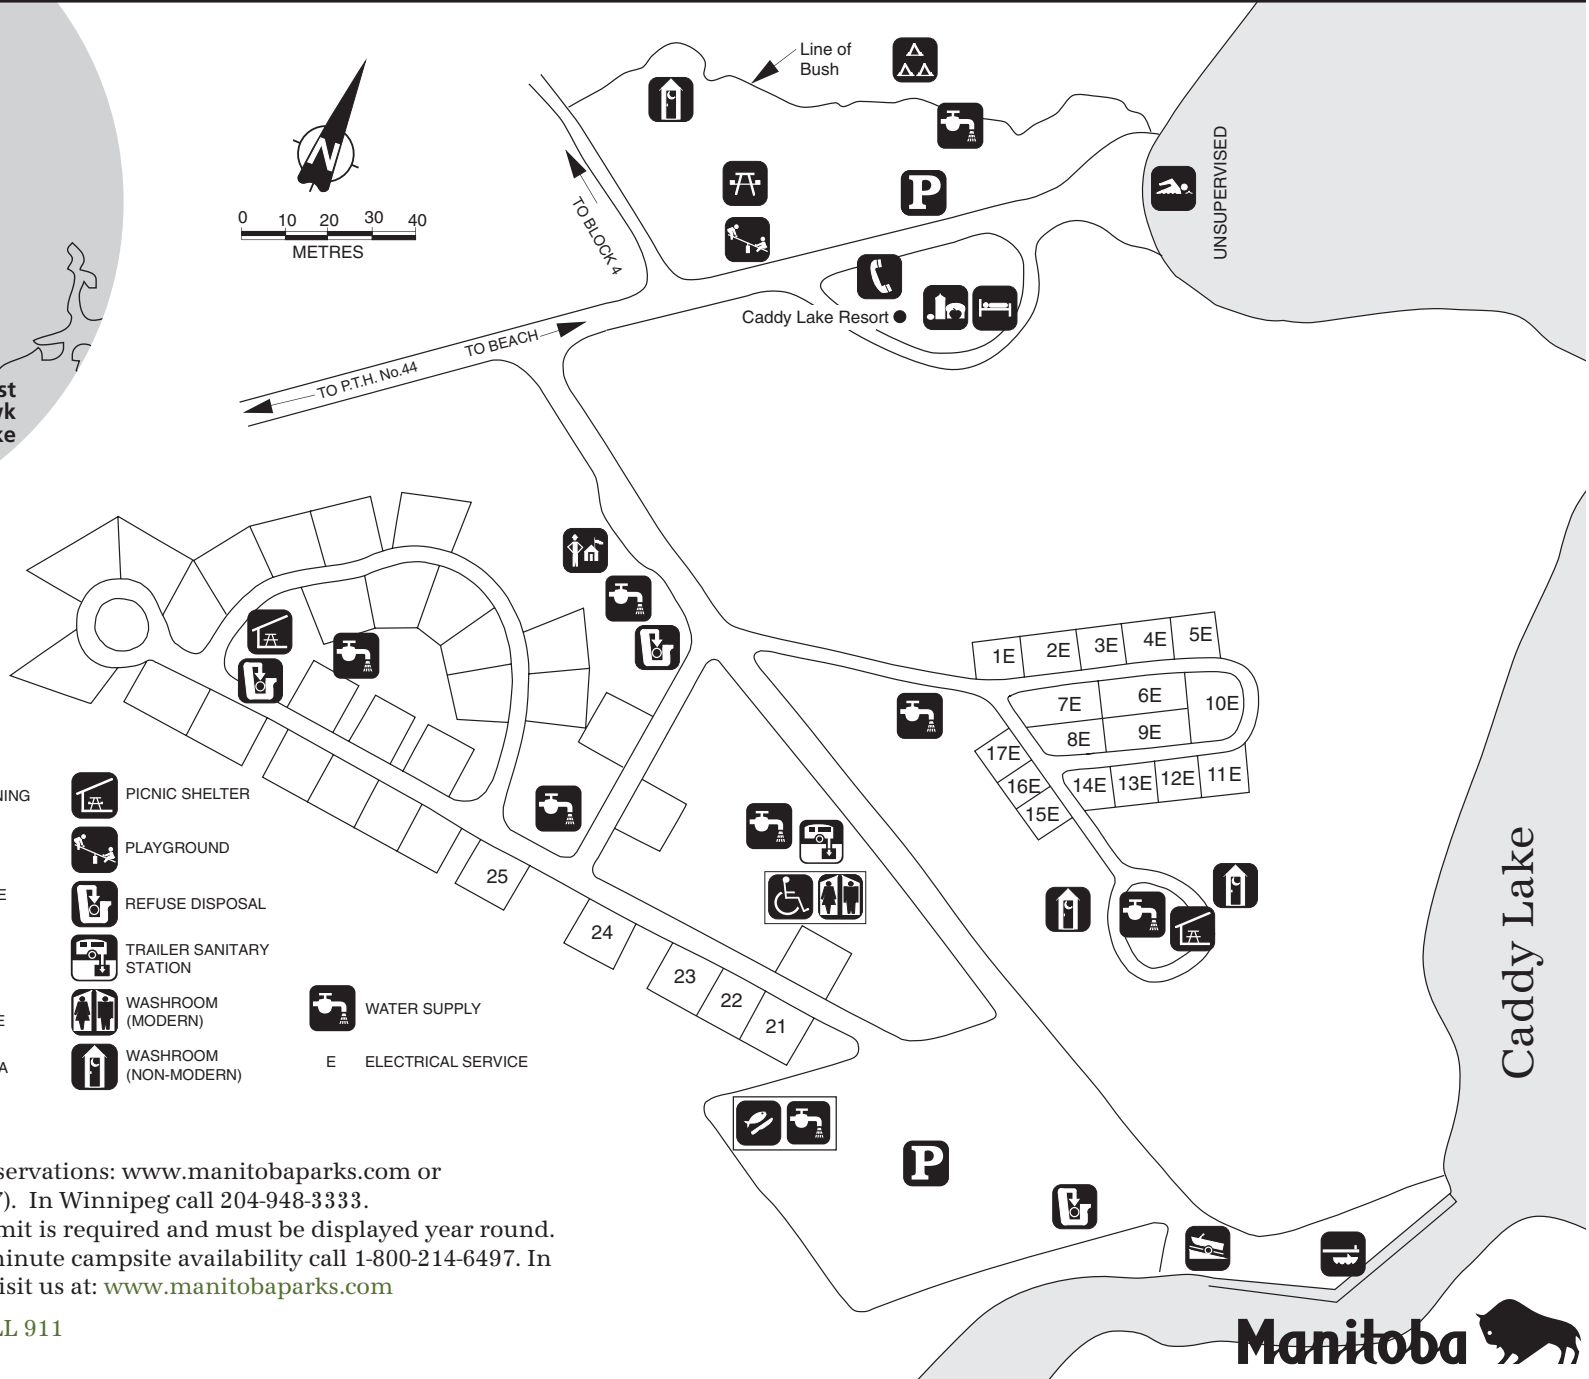

Caddy Lake Seasonal Campsites

Whiteshell
Provincial Park

LEGEND

	DISABILITY ACCESSIBLE		FISH CLEANING		PICNIC SHELTER
	ACCOMMODATION		GROCERY STORE		PLAYGROUND
	BEACH / SWIMMING UNSUPERVISED		GROUP USE AREA		REFUSE DISPOSAL
	BOAT DOCK		PARKING		TRAILER SANITARY STATION
	BOAT LAUNCH		PUBLIC TELEPHONE		WASHROOM (MODERN)
	CAMPGROUND OFFICE		PICNIC AREA		WASHROOM (NON-MODERN)
			WATER SUPPLY		E ELECTRICAL SERVICE

NOTE:

- For campsite and group use reservations: www.manitobaparks.com or 1-888-4U2-Camp (1-888-482-2267). In Winnipeg call 204-948-3333.
- Remember, a Park Vehicle Permit is required and must be displayed year round.
- For more information or last minute campsite availability call 1-800-214-6497. In Winnipeg call 204-945-6784 or visit us at: www.manitobaparks.com
- **IN CASE OF EMERGENCY CALL 911**

January 2026