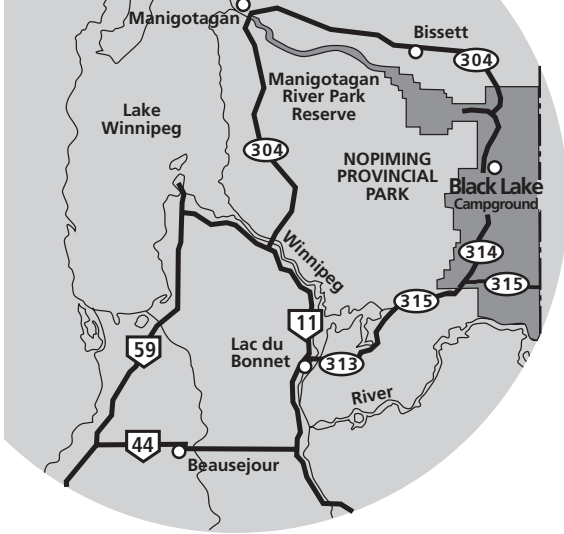

# Black Lake Seasonal Camping Sites

Nopiming  
Provincial Park

SEASONAL SITES:  
Loop A: Sites #1-20, 26-32

**Campground closed for 2026 due to wildfire damage.**

## LEGEND

-  DISABILITY ACCESSIBLE
-  REFUSE DISPOSAL
-  WASHROOMS (NON-MODERN)