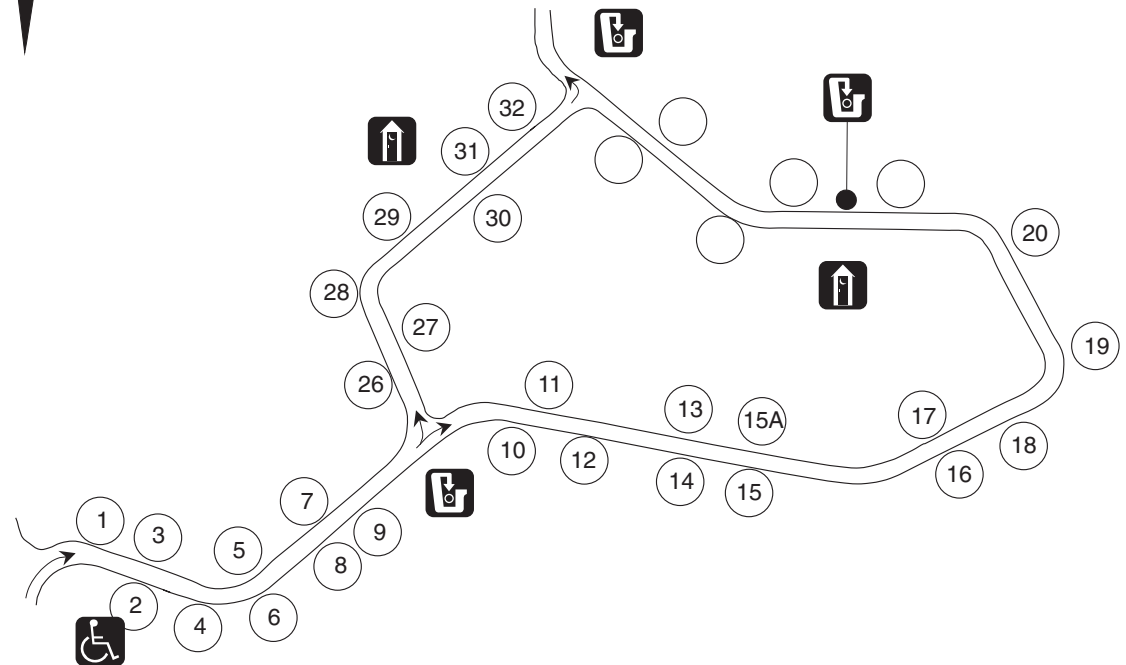

# Black Lake Seasonal Camping Sites

Nopiming  
Provincial Park

SEASONAL SITES:  
Loop A: Sites #1-20, 26-32

**Campground closed for 2026 due to wildfire damage.**

## LEGEND

-  DISABILITY ACCESSIBLE
-  REFUSE DISPOSAL
-  WASHROOMS (NON-MODERN)