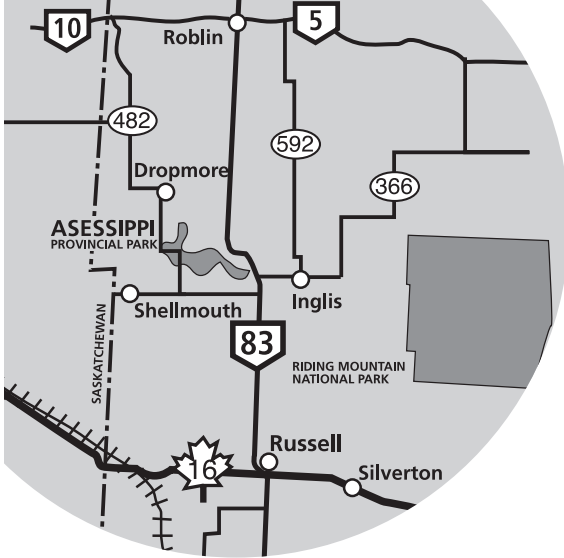

# Assessippi Seasonal Camping Sites

Assessippi  
Provincial Park

## Bay 3 Seasonal Camping

NOT TO SCALE

### SEASONAL SITES

BAY 3: Sites #62-88