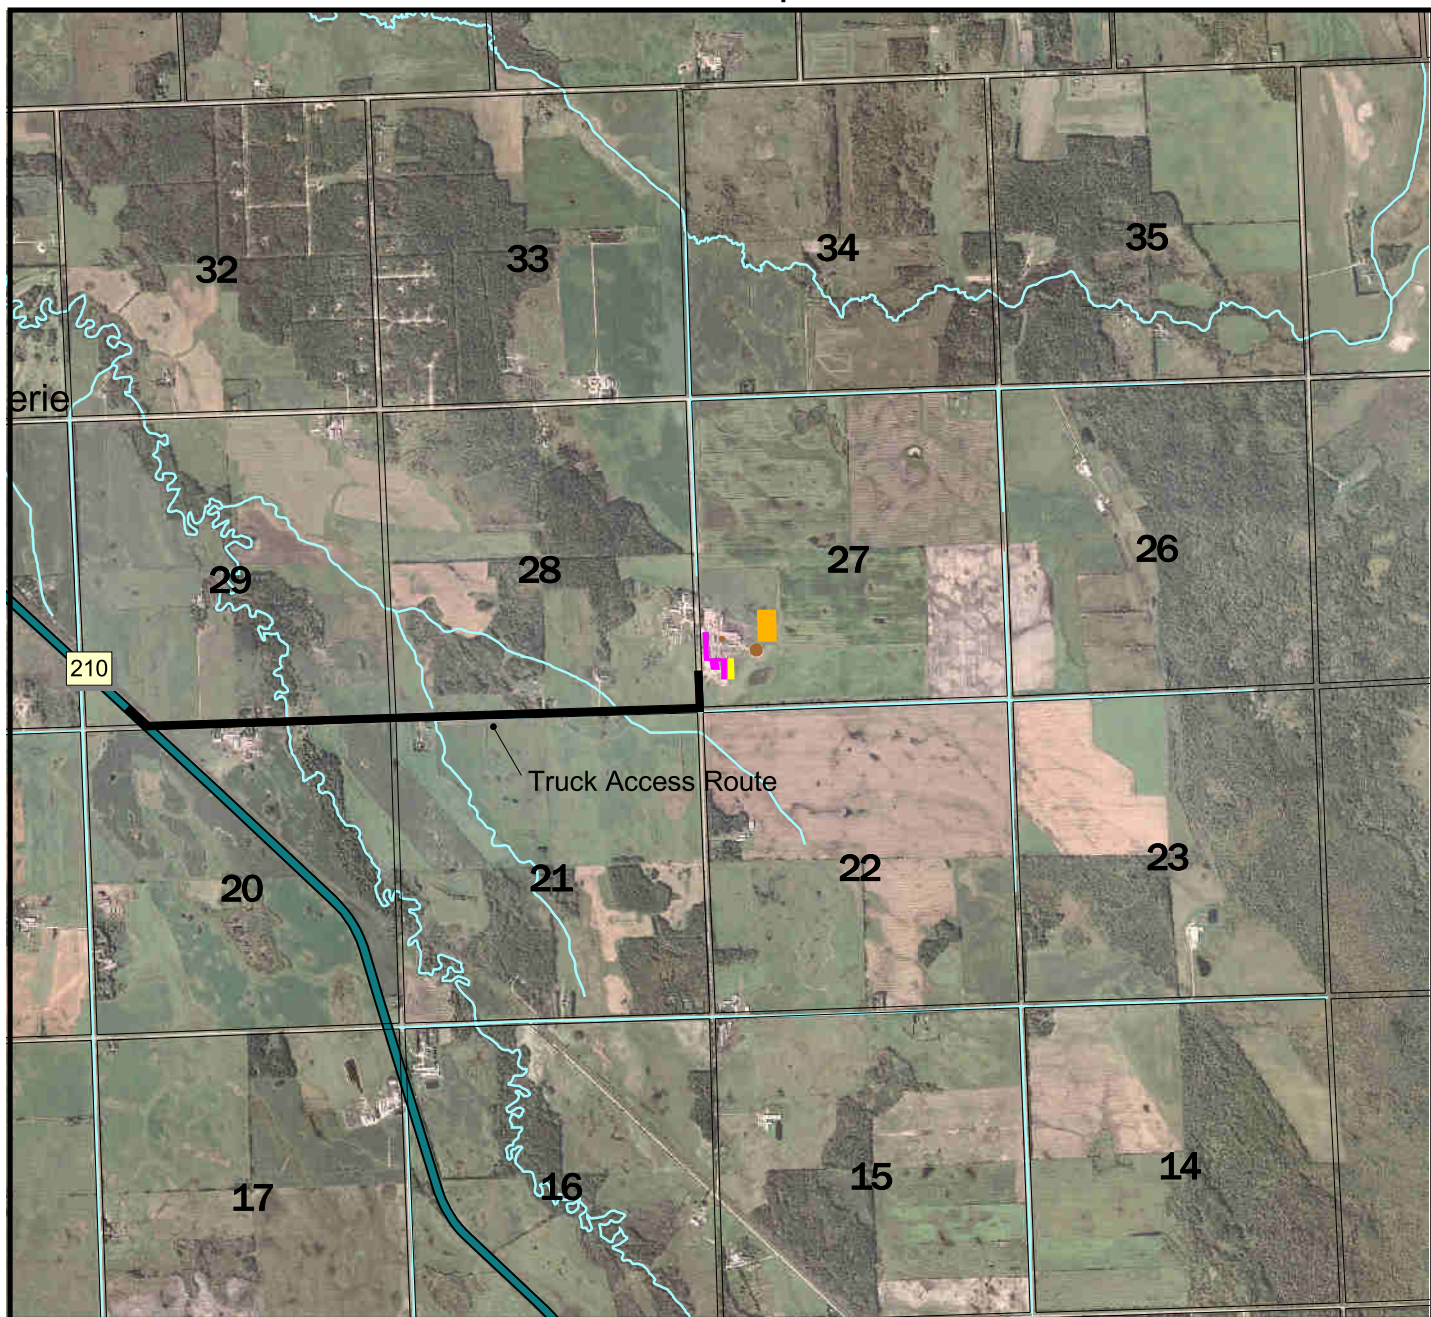

# La Bass Holsteins

## Truck Haul Route and Access Point Map

Twp. 6

Rge. 8E

1:40000

### Legend

- Barns
- Existing (Pink square)
- Proposed (Yellow square)
- Manure Storage Facility
- Existing (Brown square)
- Proposed (Orange square)
- Towns (Red diamond)
- Highways (Thick black line)
- Drainage (Light blue line)

### Data Sources:

Fields and irrigation areas drawn by Tone Ag in consultation with landowner, and subject to change.  
 Orthophotos are 1:60,000 from Manitoba Land Initiative website  
 Soil Features are 1:50,000 from Manitoba Land Initiative website  
 Highways are from Manitoba Highways and Transportation 1:60,000 map 1994  
 Sections are from Manitoba Land Initiative website