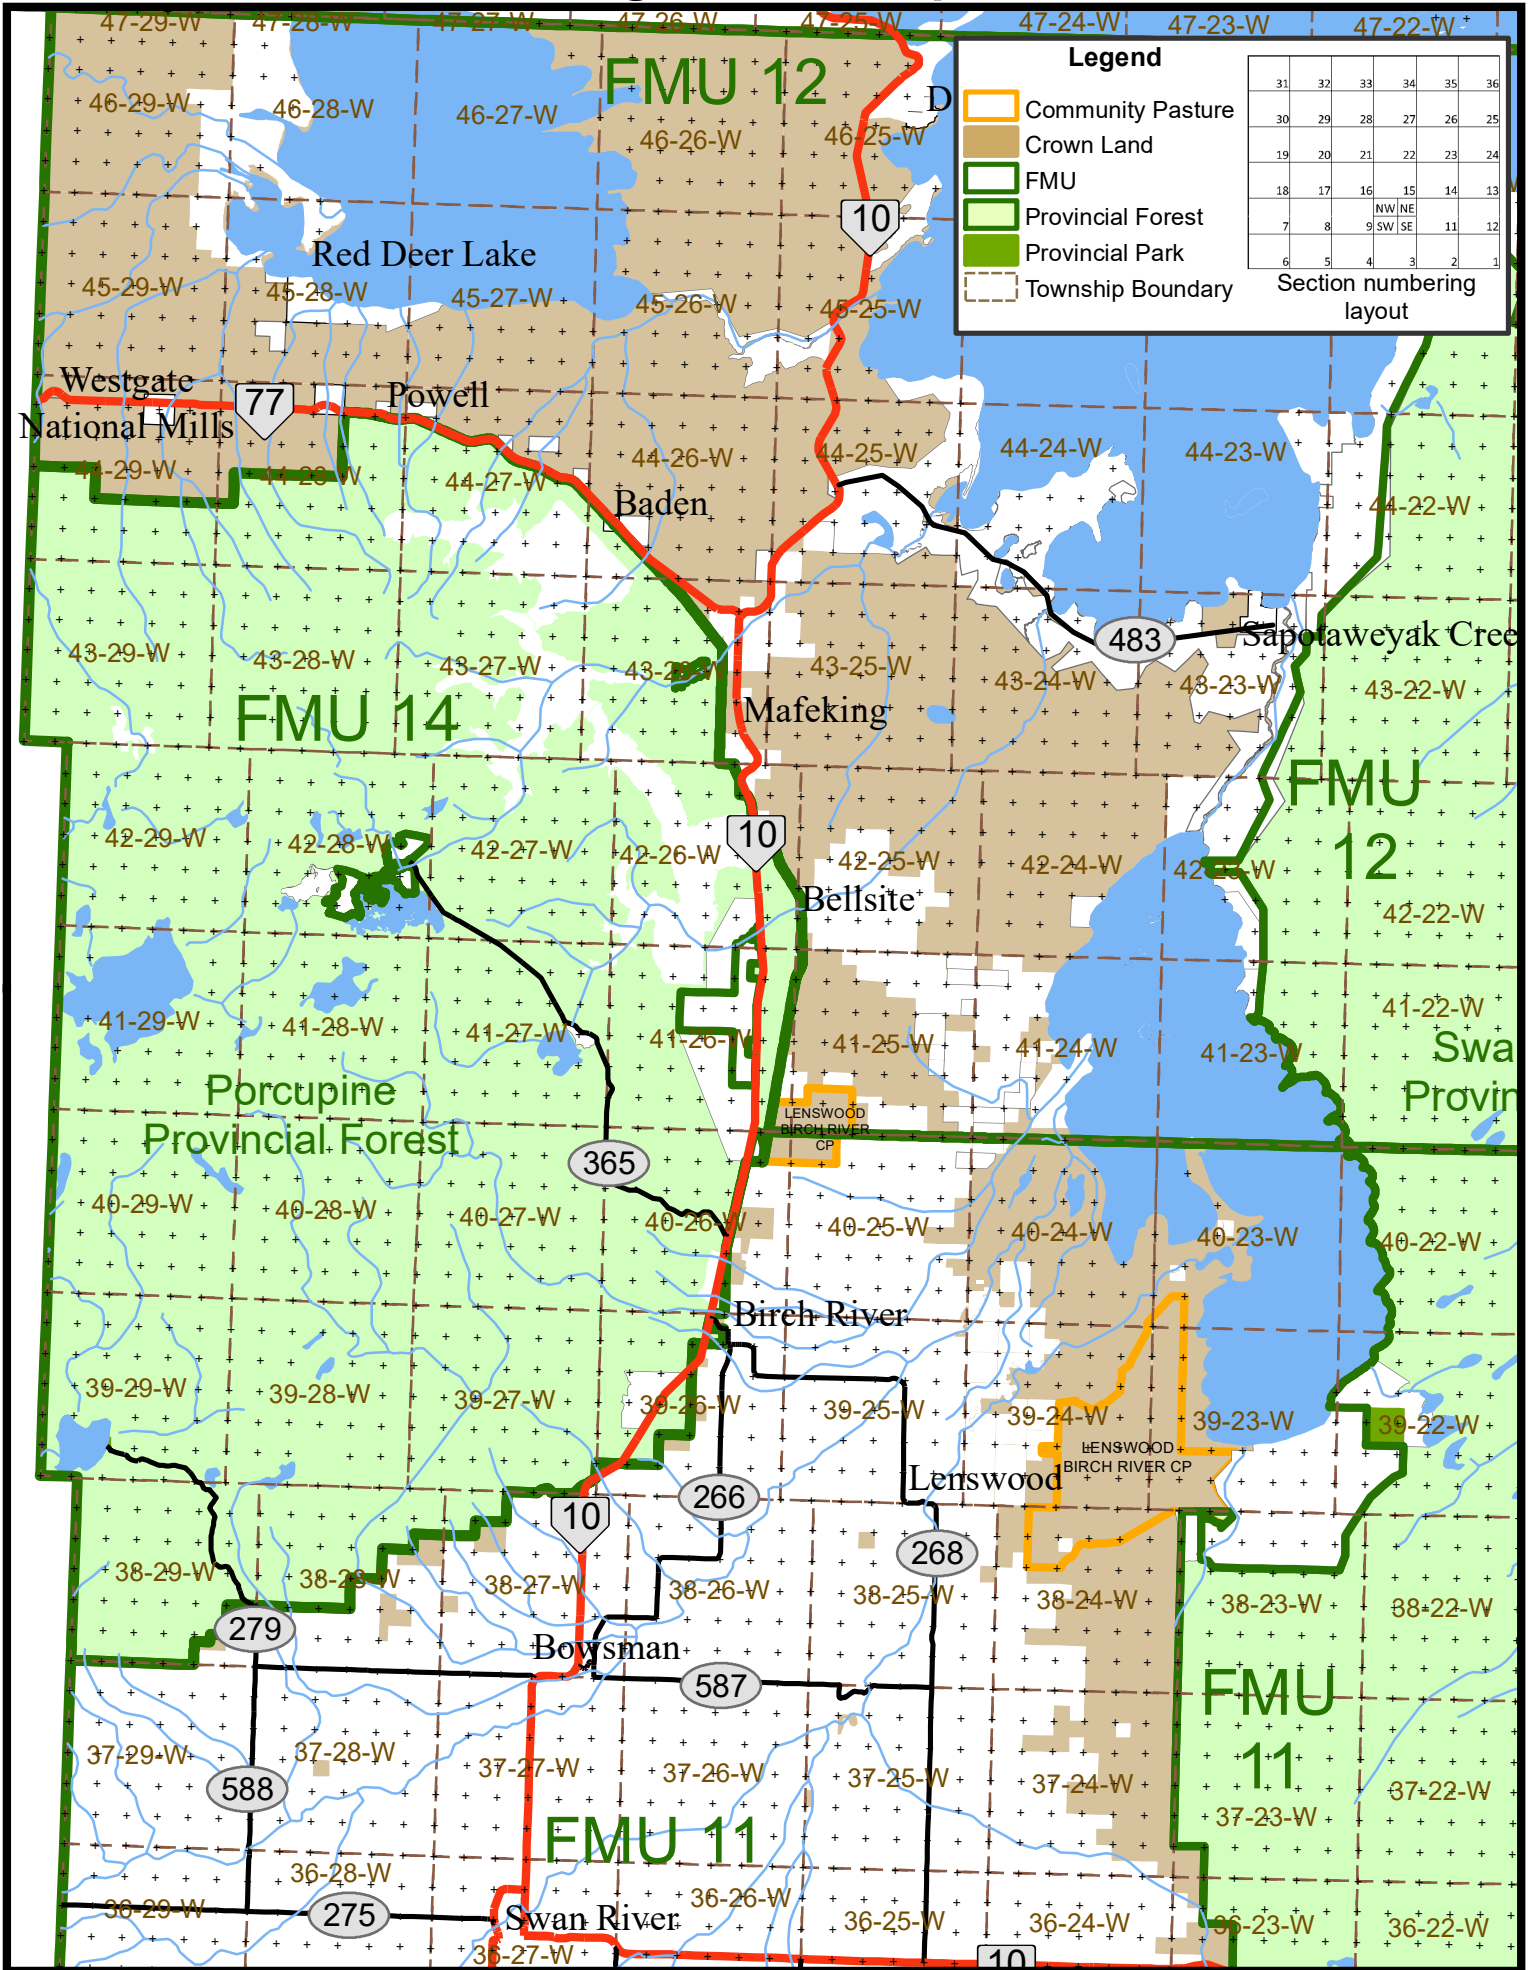

Western Region - Porcupine Mountain

Legend

- Community Pasture
- Crown Land
- FMU
- Provincial Forest
- Provincial Park
- Township Boundary

31	32	33	34	35	36
30	29	28	27	26	25
19	20	21	22	23	24
18	17	16	15	14	13
7	8	9	NW	NE	
		SW	SE	11	12
6	5	4	3	2	1

Section numbering layout