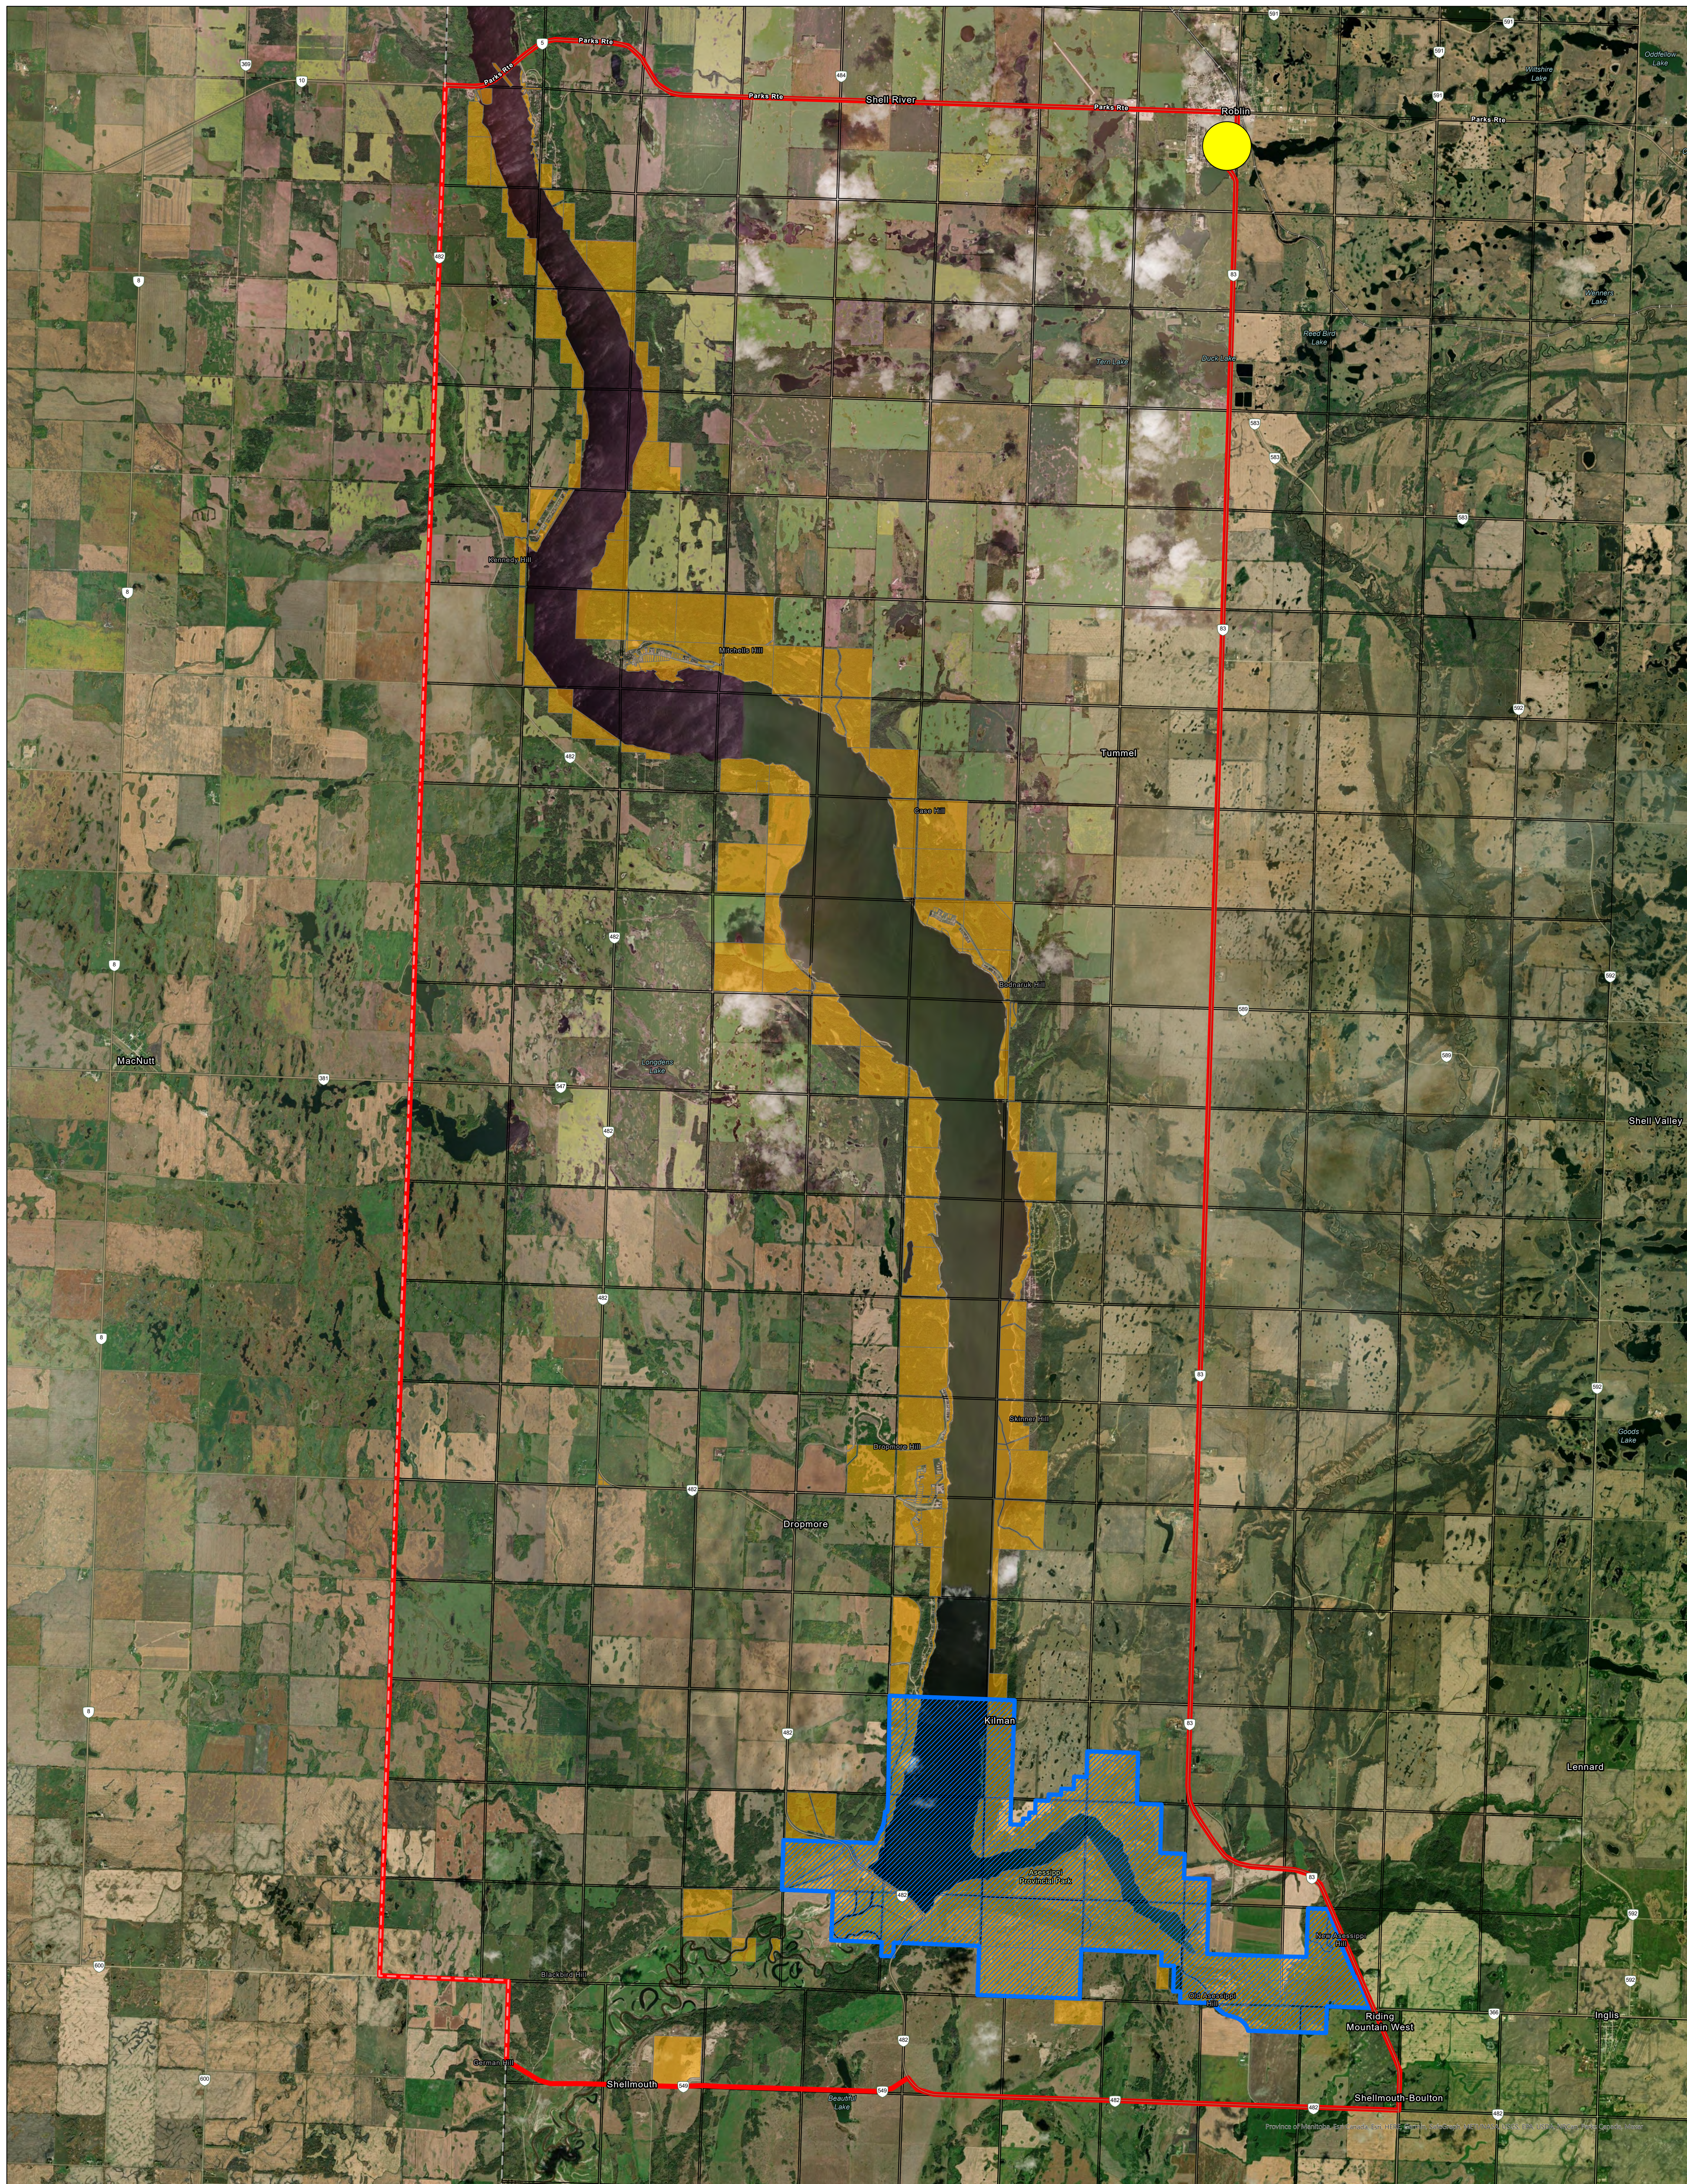

Manitoba's CWD Emergency Response Plan

Local Community Deer Hunting Opportunity

0 1.5 3 6 Kilometers

- - - Temporary CWD Containment Zone
- ▨ Provincial Park
- Section Lines
- Crown Lands

Note: Hunting is prohibited within the Temporary CWD Containment Zone outside of the local community deer hunting opportunity

● Roblin Check Station
405 PTH 83 S