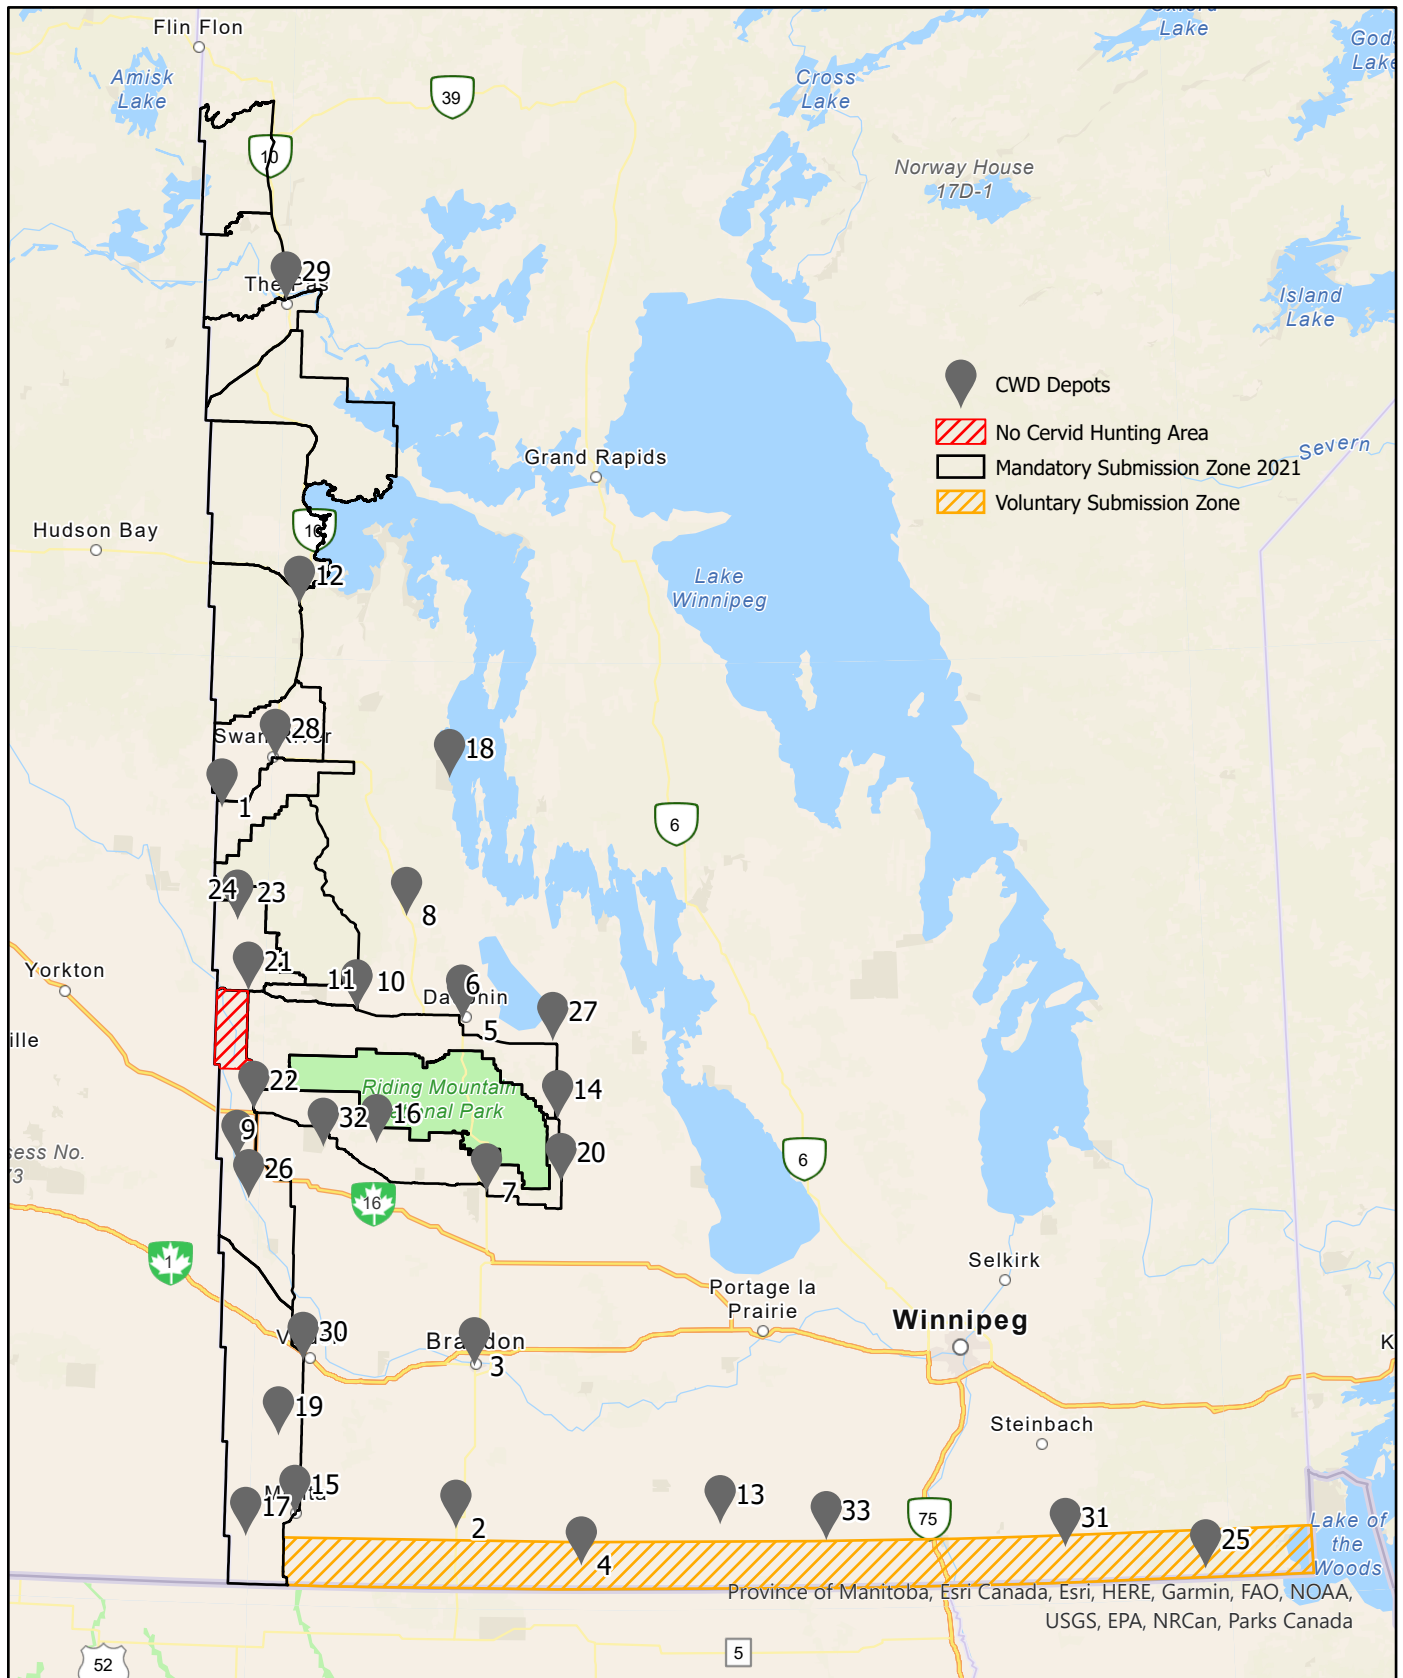

Chronic Wasting Disease Drop-off Depots

Depot #	Business Name	Community	Address	Phone Number	Hours and Details	Holiday hours (phone ahead if not posted)
1	Benito Premium Meats Ltd.	Benito	135 Railway Ave	204-539-2218	Mon-Fri 9 a.m.-5:30 p.m., Sat. 9 a.m.-4 p.m., Sun. CLOSED	
2	Du Rite Motors	Boissevain	237 Mill Rd	204-534-2929	Mon-Fri 8 a.m.-5:30 p.m., Sat 8 a.m.- noon, Sun. CLOSED	
3	Jo-Brook Outdoors	Brandon	2030B Park Ave	204-727-3552	Mon-Fri 9 a.m.-6 p.m., Sat. 9 a.m.-5 p.m., Sun. CLOSED	
4	The Iron Rail	Cartwright	335 Menarey Ave	204-529-2699	Mon-Sat. 9 a.m.- 8 p.m., Sun. noon-5 p.m.	Holiday hours usually noon-5 p.m.; Christmas and Boxing Day usually closed. Call to confirm.
5	Dauphin Co-op Gas Bar	Dauphin	1301 Main St South	204-638-6038	Daily 6:30 a.m.-9:30 p.m.	
6	Dauphin Wildlife Laboratory	Dauphin		204-638-4570	Mon-Fri 8 a.m.-4:30 p.m., Sat. & Sun. CLOSED. Call ahead.	
7	Beatty's XTR Service	Erickson	PTH 10	204-636-2954	Daily 7:30 a.m.-5:30 p.m., but arrangements for drop-offs at a reasonable time can be made via phone call	Closed Christmas Day
8	Burdeniuks Gas Bar	Ethelbert	PTH 10	204-742-3268	Daily 8 a.m.-10 p.m.	
9	Gambler Depot	Gambler		204-506-0297	Call ahead to make arrangements.	
10	H.L.& K. Enterprises Ltd.	Grandview	Corner of PTH 5 and 366	204-546-2087	Hours irregular, call ahead to make arrangements	Closed Christmas Day
11	Tempo J&D Corner Store	Grandview	212 Railway Ave North	204-546-2051	Mon-Wed 7 a.m. to 10 p.m., Thur-Sat 7 a.m. to 11 p.m., Sunday 8 a.m. to 10 p.m.	
12	Mafeking Gas & Grocery	Mafeking	305 Main Ave	204-545-2019	Mon-Fri 8 a.m.-6 pm, Sat & Sun 9 am-9 pm	
13	PJD Mechanical	Manitou	60 Front Ave	204-242-2416	Mon-Fri 8 am- 6 p.m., Sat 8 a.m. - noon. Call ahead on Saturdays.	
14	Five & Fifty Sales & Service	McCreary	300 Mountainview Dr	204-835-2752	Mon-Sat. 7:30 a.m.-6:30 p.m.