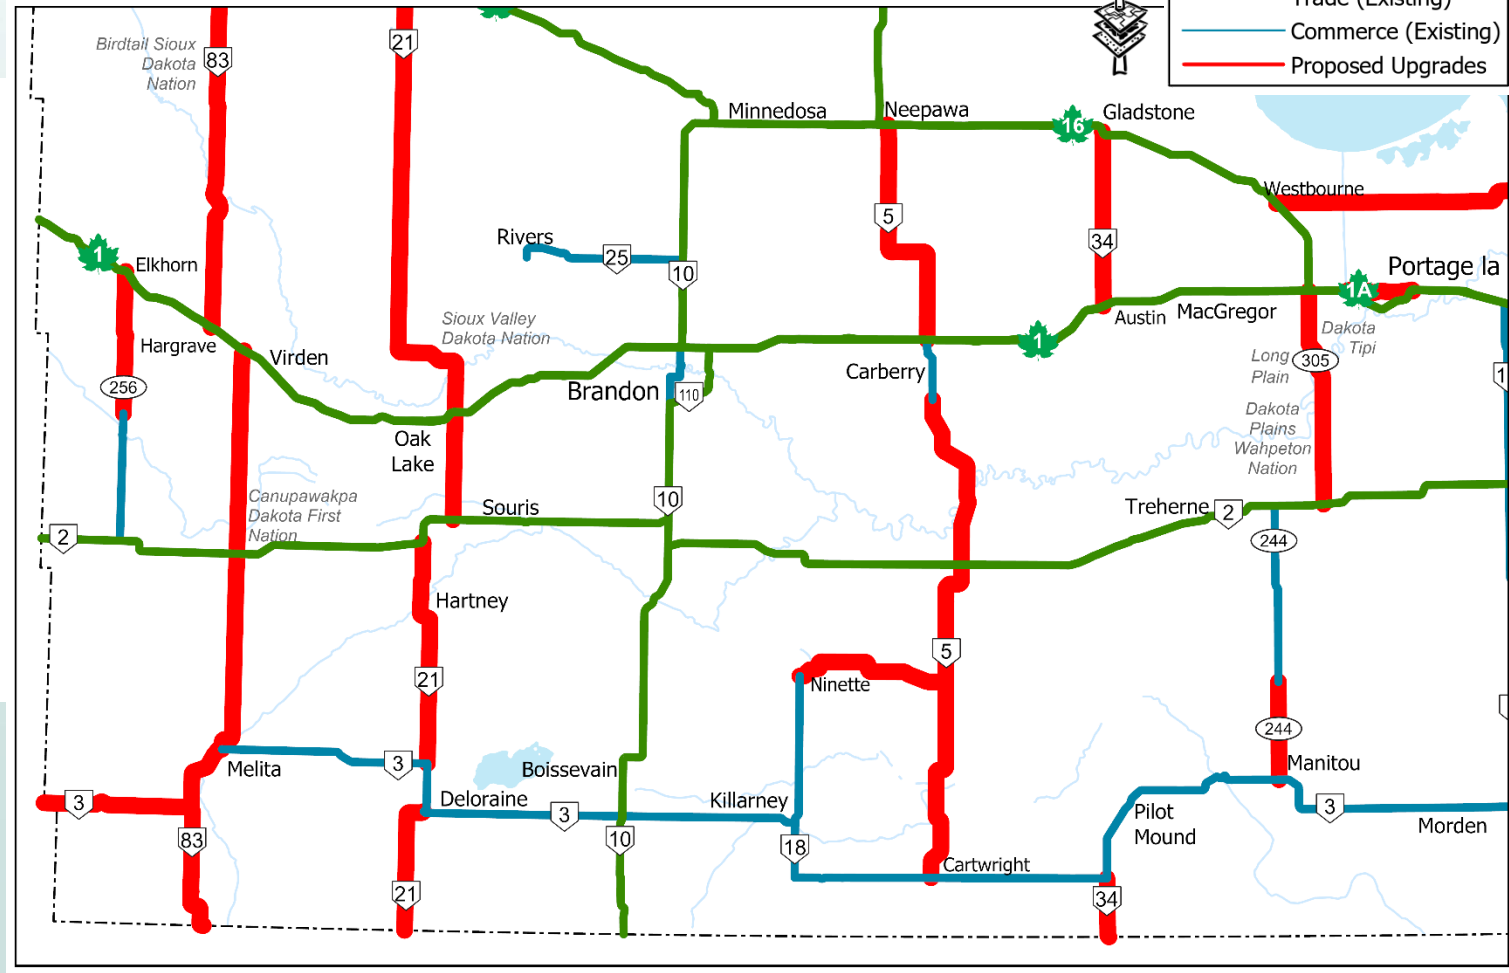

Proposed Trade & Commerce Routes – West portion of Southern MB

MB

Map Legend	
	Trade (Existing)
	Commerce (Existing)
	Proposed Upgrades

Proposed Upgrades

- PTH 1A
- PTH 3
- PTH 5
- PTH 21
- PTH 23
- PTH 34
- PTH 42
- PTH 83
- PR 240
- PR 244
- PR 305
- PR 256