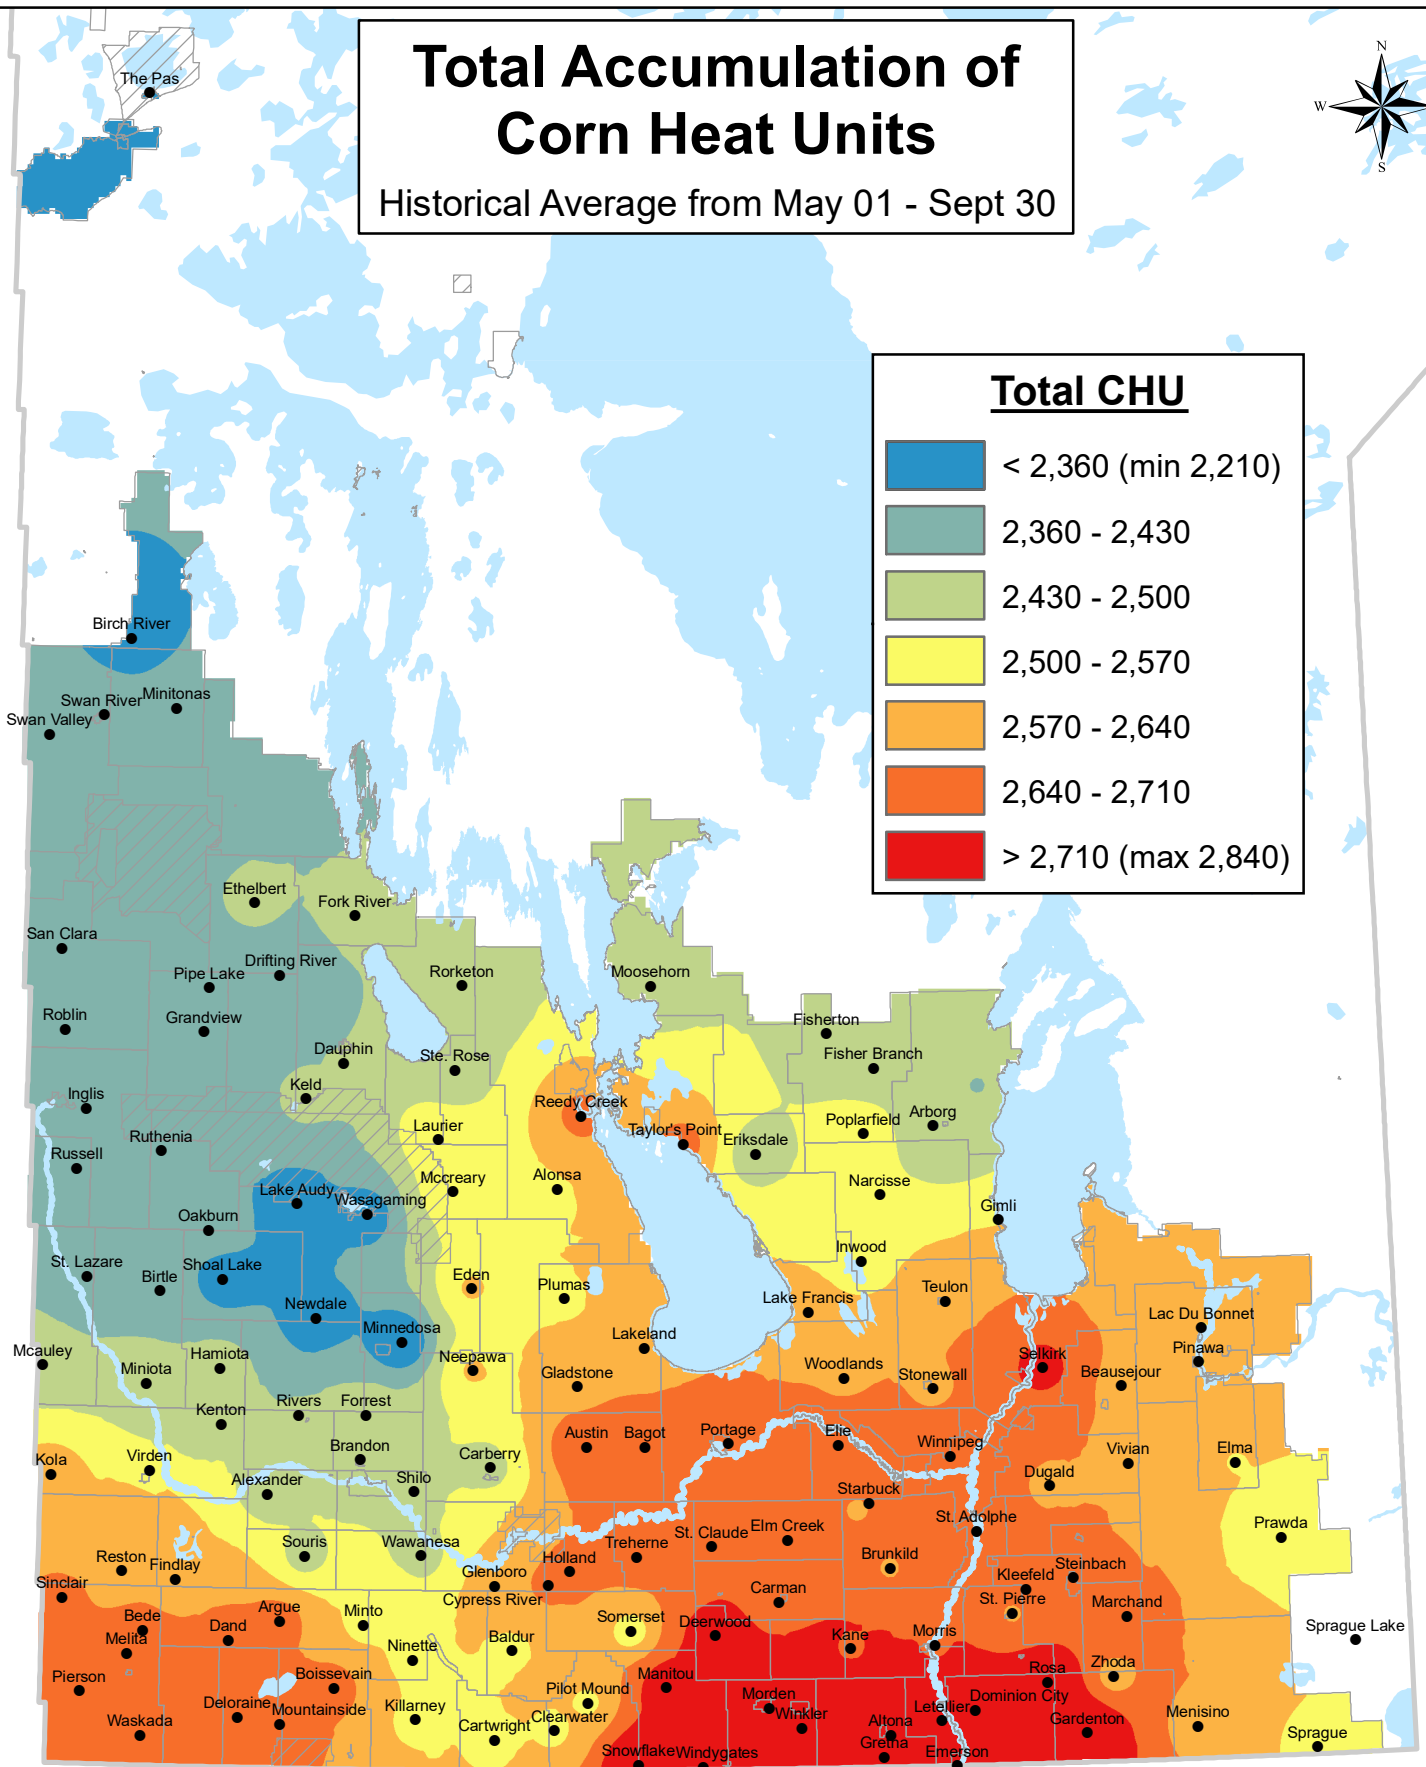

Total Accumulation of Corn Heat Units

Historical Average from May 01 - Sept 30

Total CHU

Based on 1971 - 2000 Climate Normal data from Environment and Climate Change Canada.

For more information, contact your local Manitoba Agriculture office.