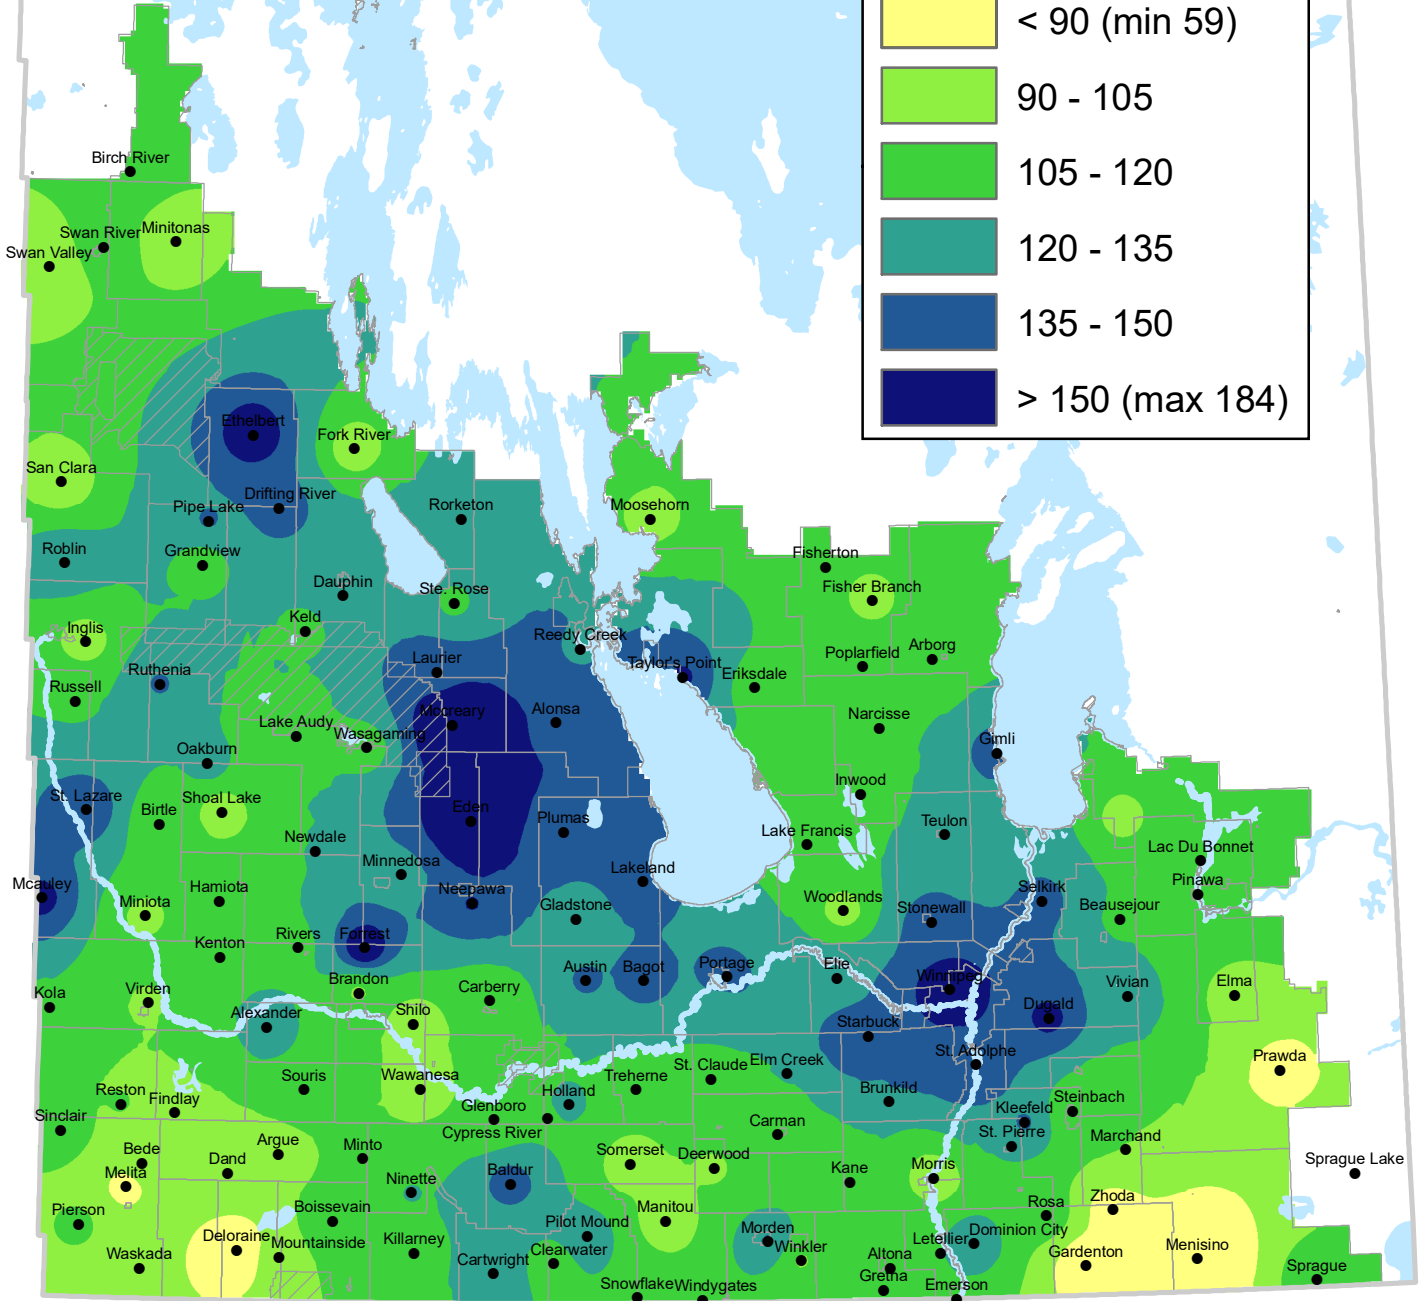

Accumulated Precipitation

May 1 - 31, 2022

Based on weather data recorded from MB Agriculture Weather Program and Environment and Climate Change Canada.

For more information, contact your local Manitoba Agriculture office.