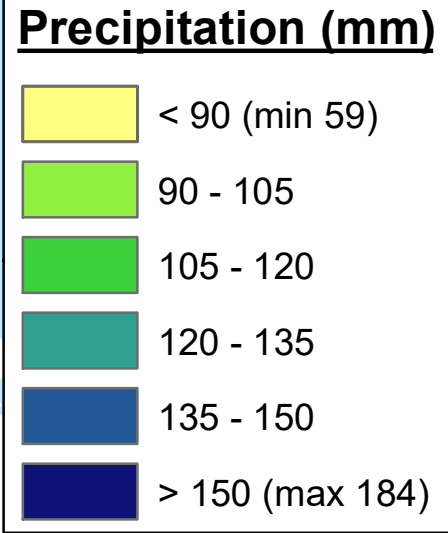

Accumulated Precipitation

May 1 - 31, 2022

Based on weather data recorded from MB Agriculture Weather Program and Environment and Climate Change Canada.

For more information, contact your local Manitoba Agriculture office.