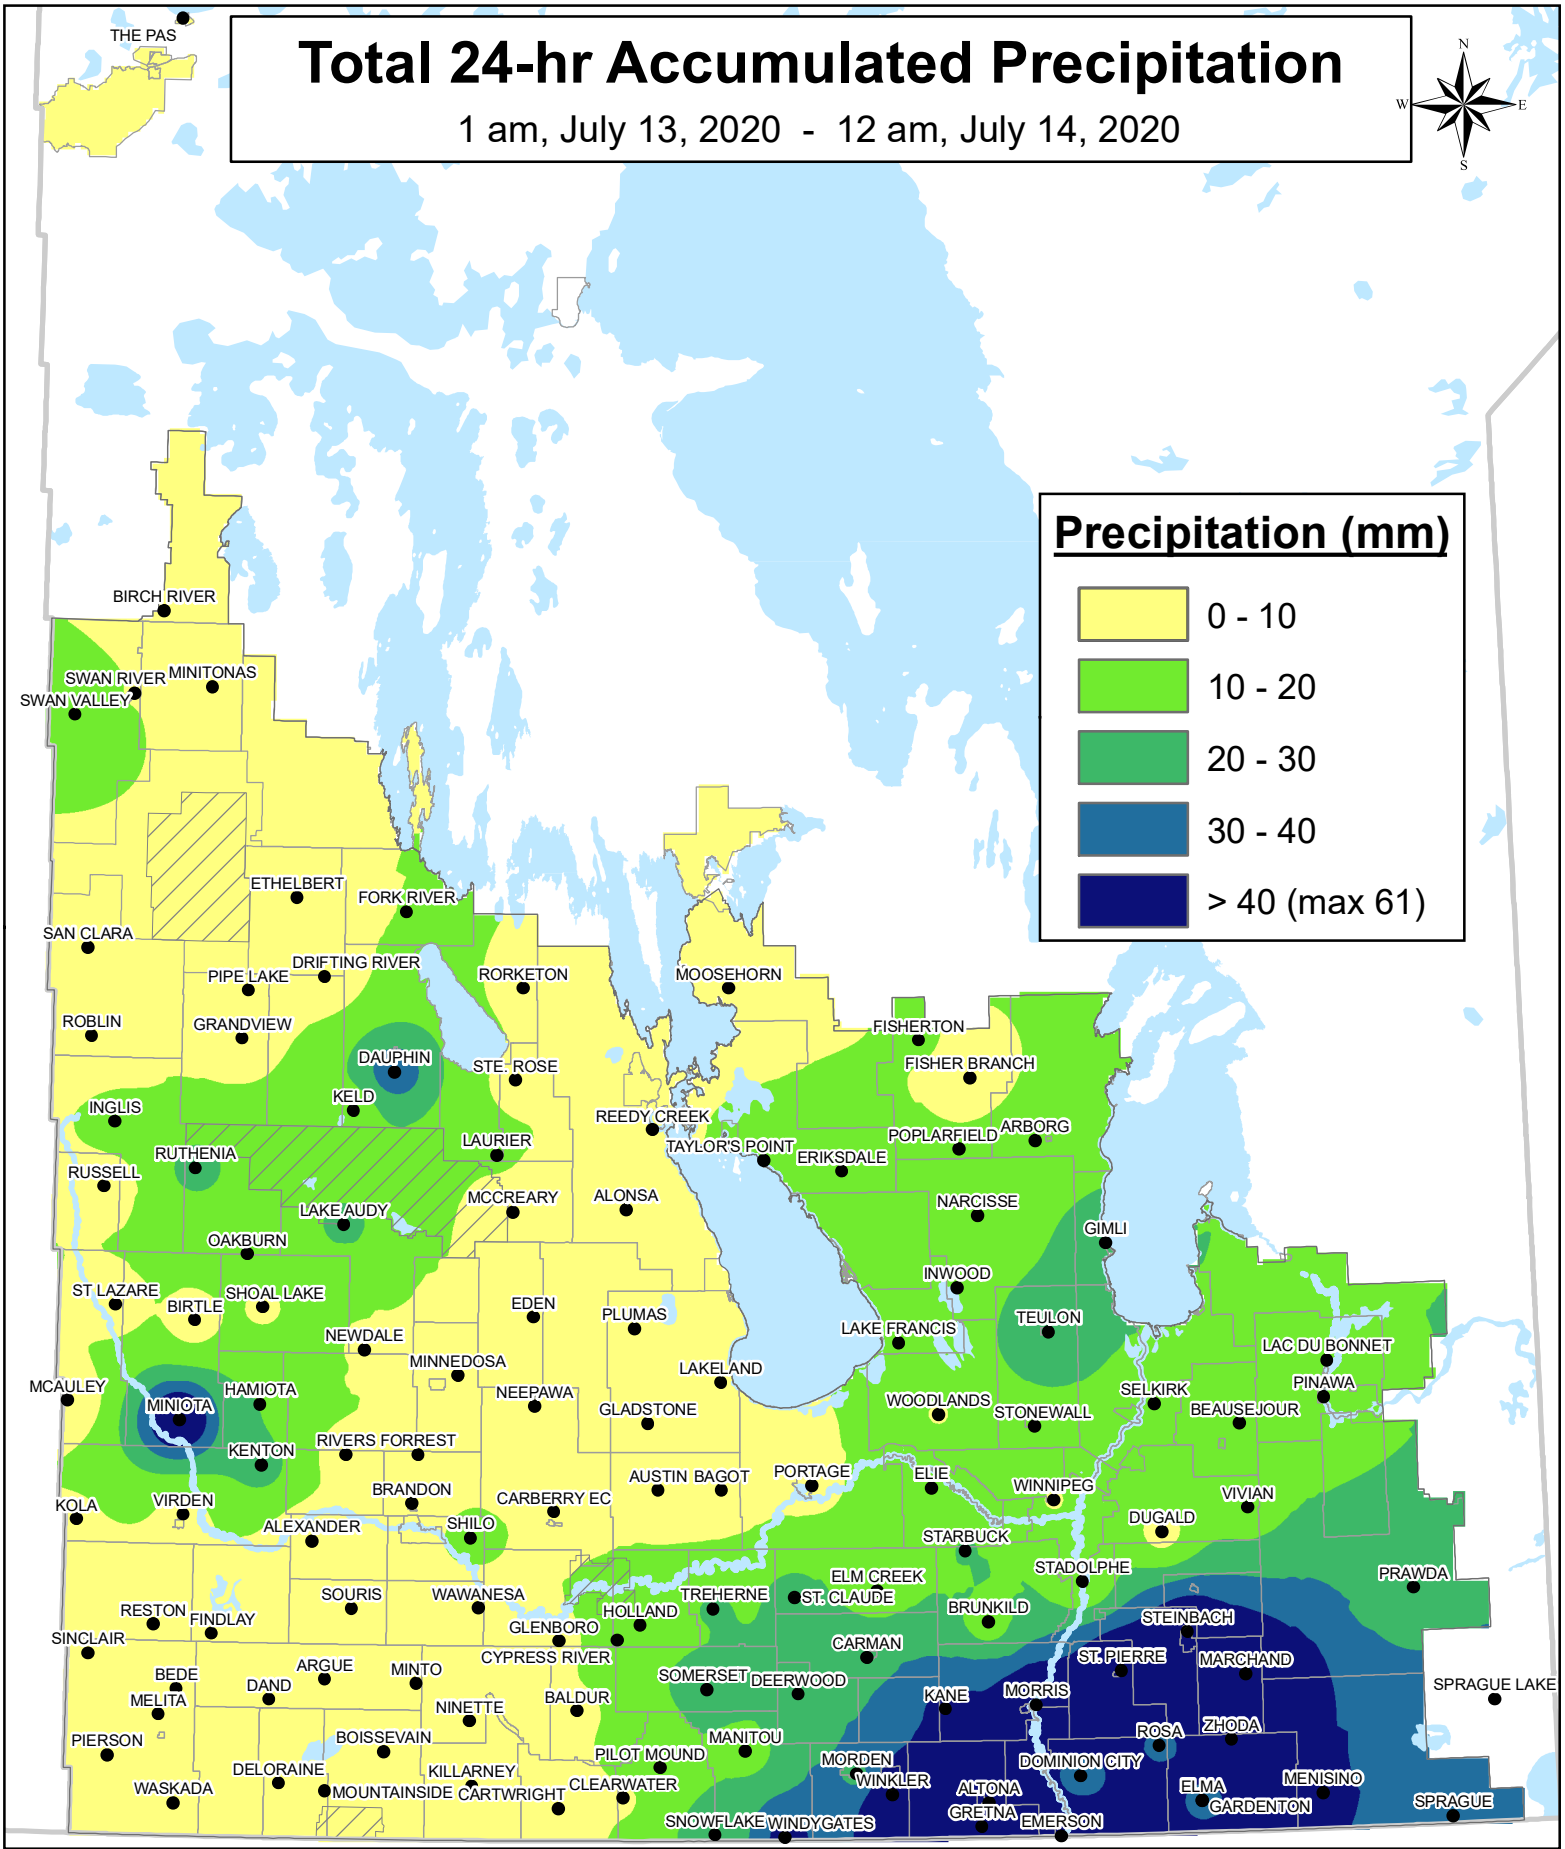

Total 24-hr Accumulated Precipitation

1 am, July 13, 2020 - 12 am, July 14, 2020

Precipitation (mm)

Based on weather data recorded from MB Agriculture Weather Program and Environment Canada. Information on the map provides regional representation. Field-specific information may be different.