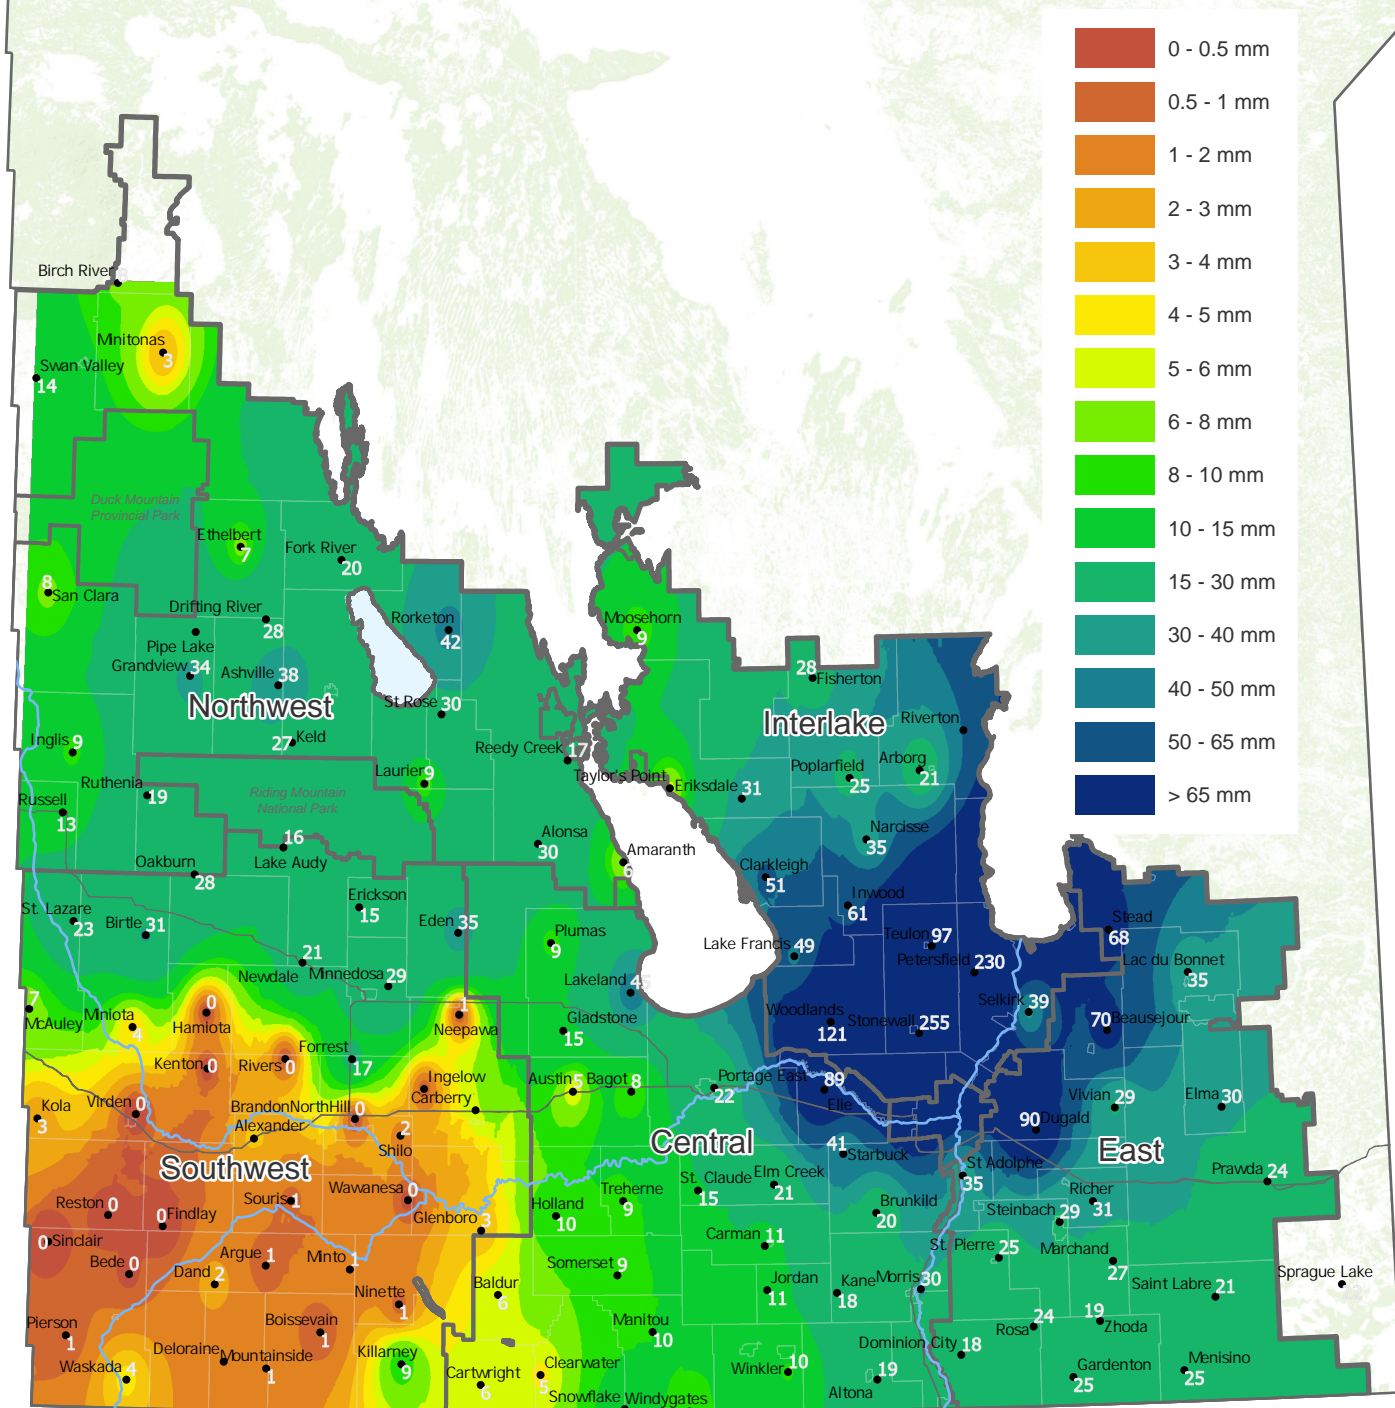

14 Hour Precipitation Map

Total Rain Accumulation

June 9, 2026 at 4:00 pm to June 10, 2026 at 5:00 am

Prepared by Manitoba Agriculture, Ag-Weather Program

Map provides a regional estimation based on weather observations from the Ag-Weather Program and Environment weather stations and should be supplemented by site-specific considerations. Local conditions may vary. Values displayed represent total rainfall for the given time period.

The accuracy of this map may vary due to data availability and potential data errors.

For more information, contact your local Manitoba Agriculture office.

2