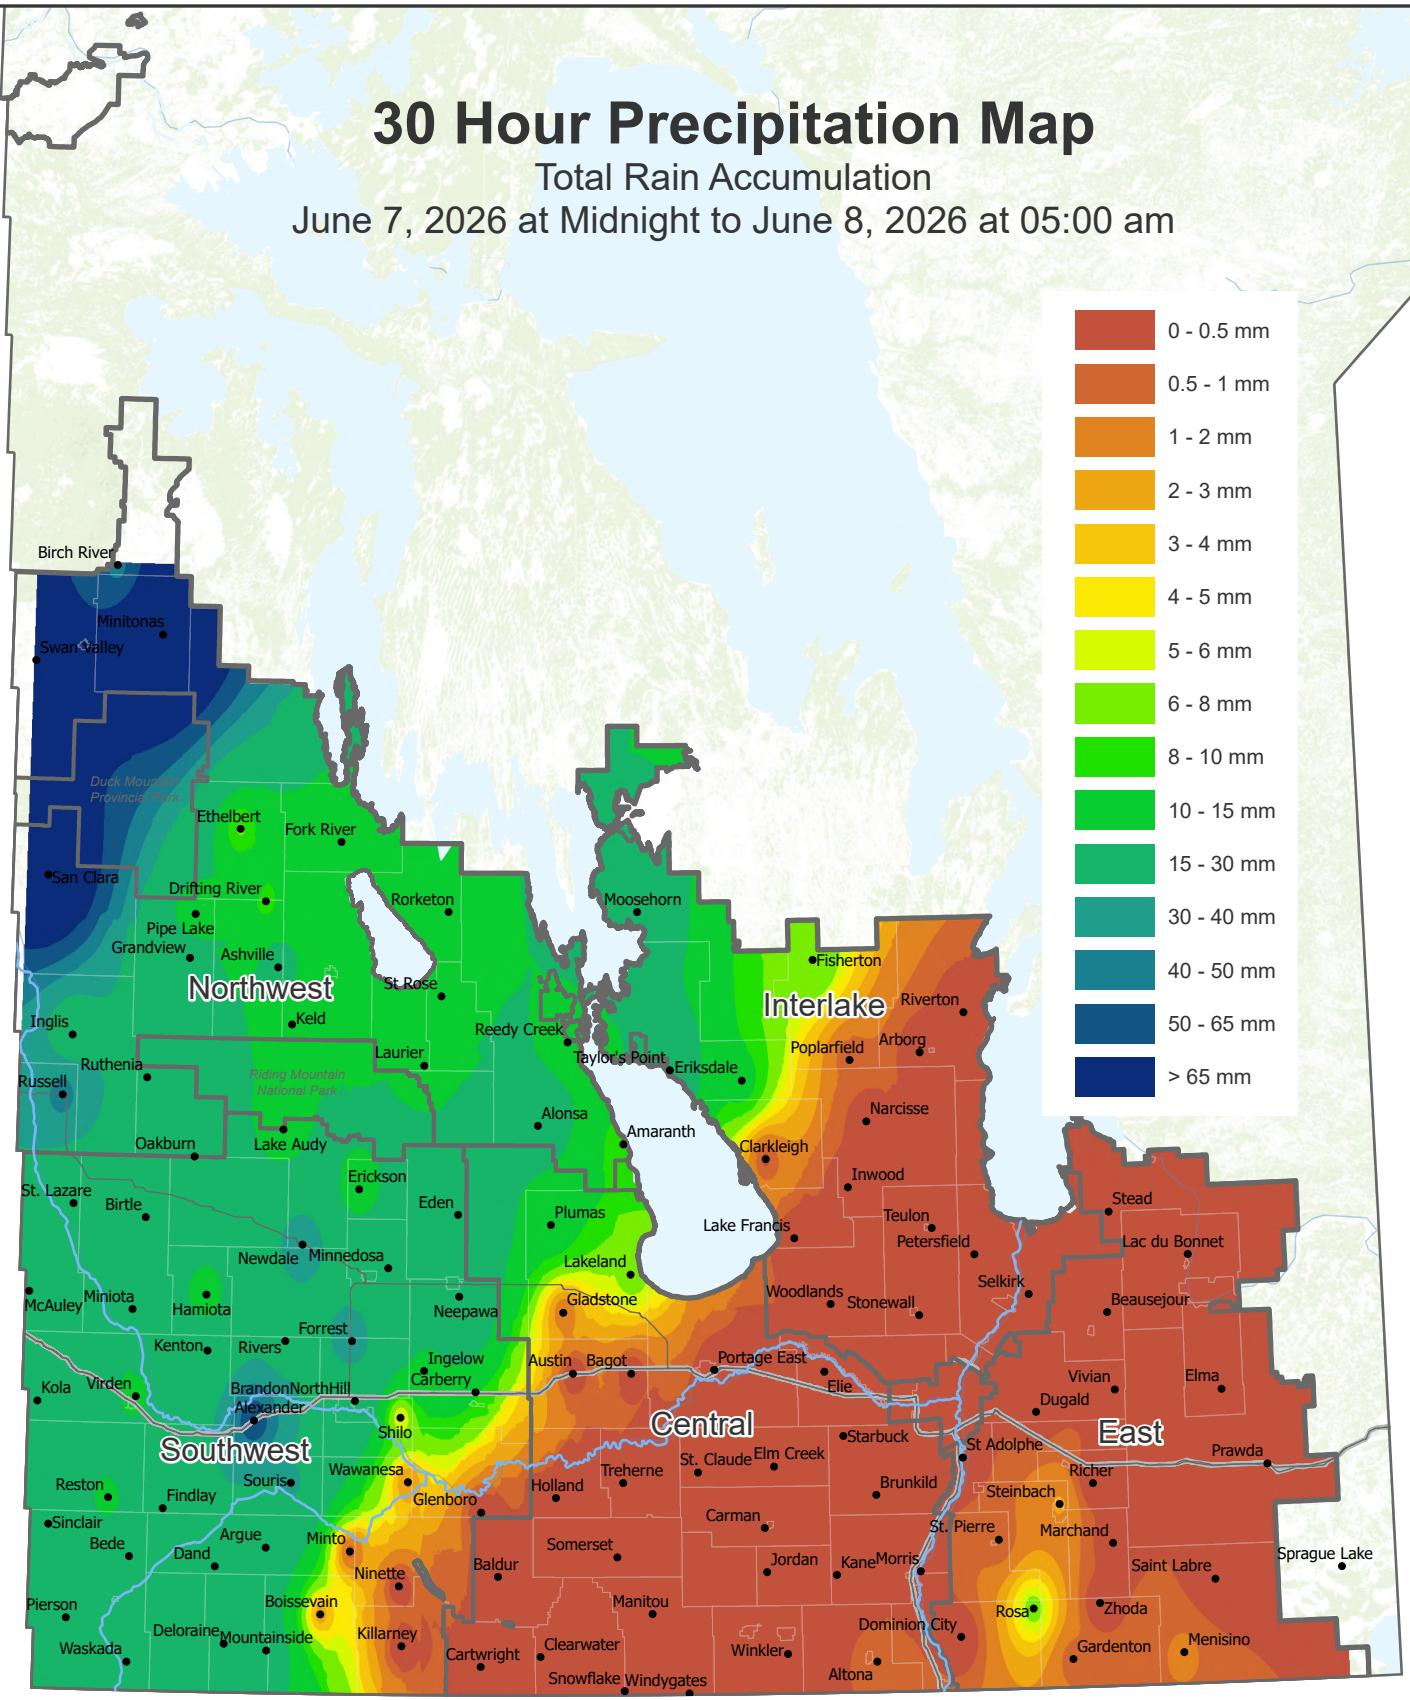

30 Hour Precipitation Map

Total Rain Accumulation

June 7, 2026 at Midnight to June 8, 2026 at 05:00 am

Prepared by Manitoba Agriculture, Ag-Weather Program

Map provides a regional estimation based on weather observations from the Ag-Weather Program and Environment and Climate Change Canada weather stations and should be supplemented by site-specific considerations. Local conditions may vary.