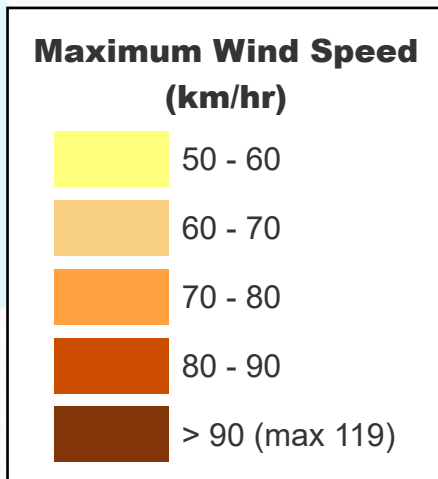

Maximum Wind Speed

May 14, 2026

Prepared by Manitoba Agriculture, Ag-Weather Program

Map provides a regional estimation based on weather observations from the Ag-Weather Program and Environment and Climate Change Canada weather stations and should be supplemented by site-specific considerations. Local conditions may vary.