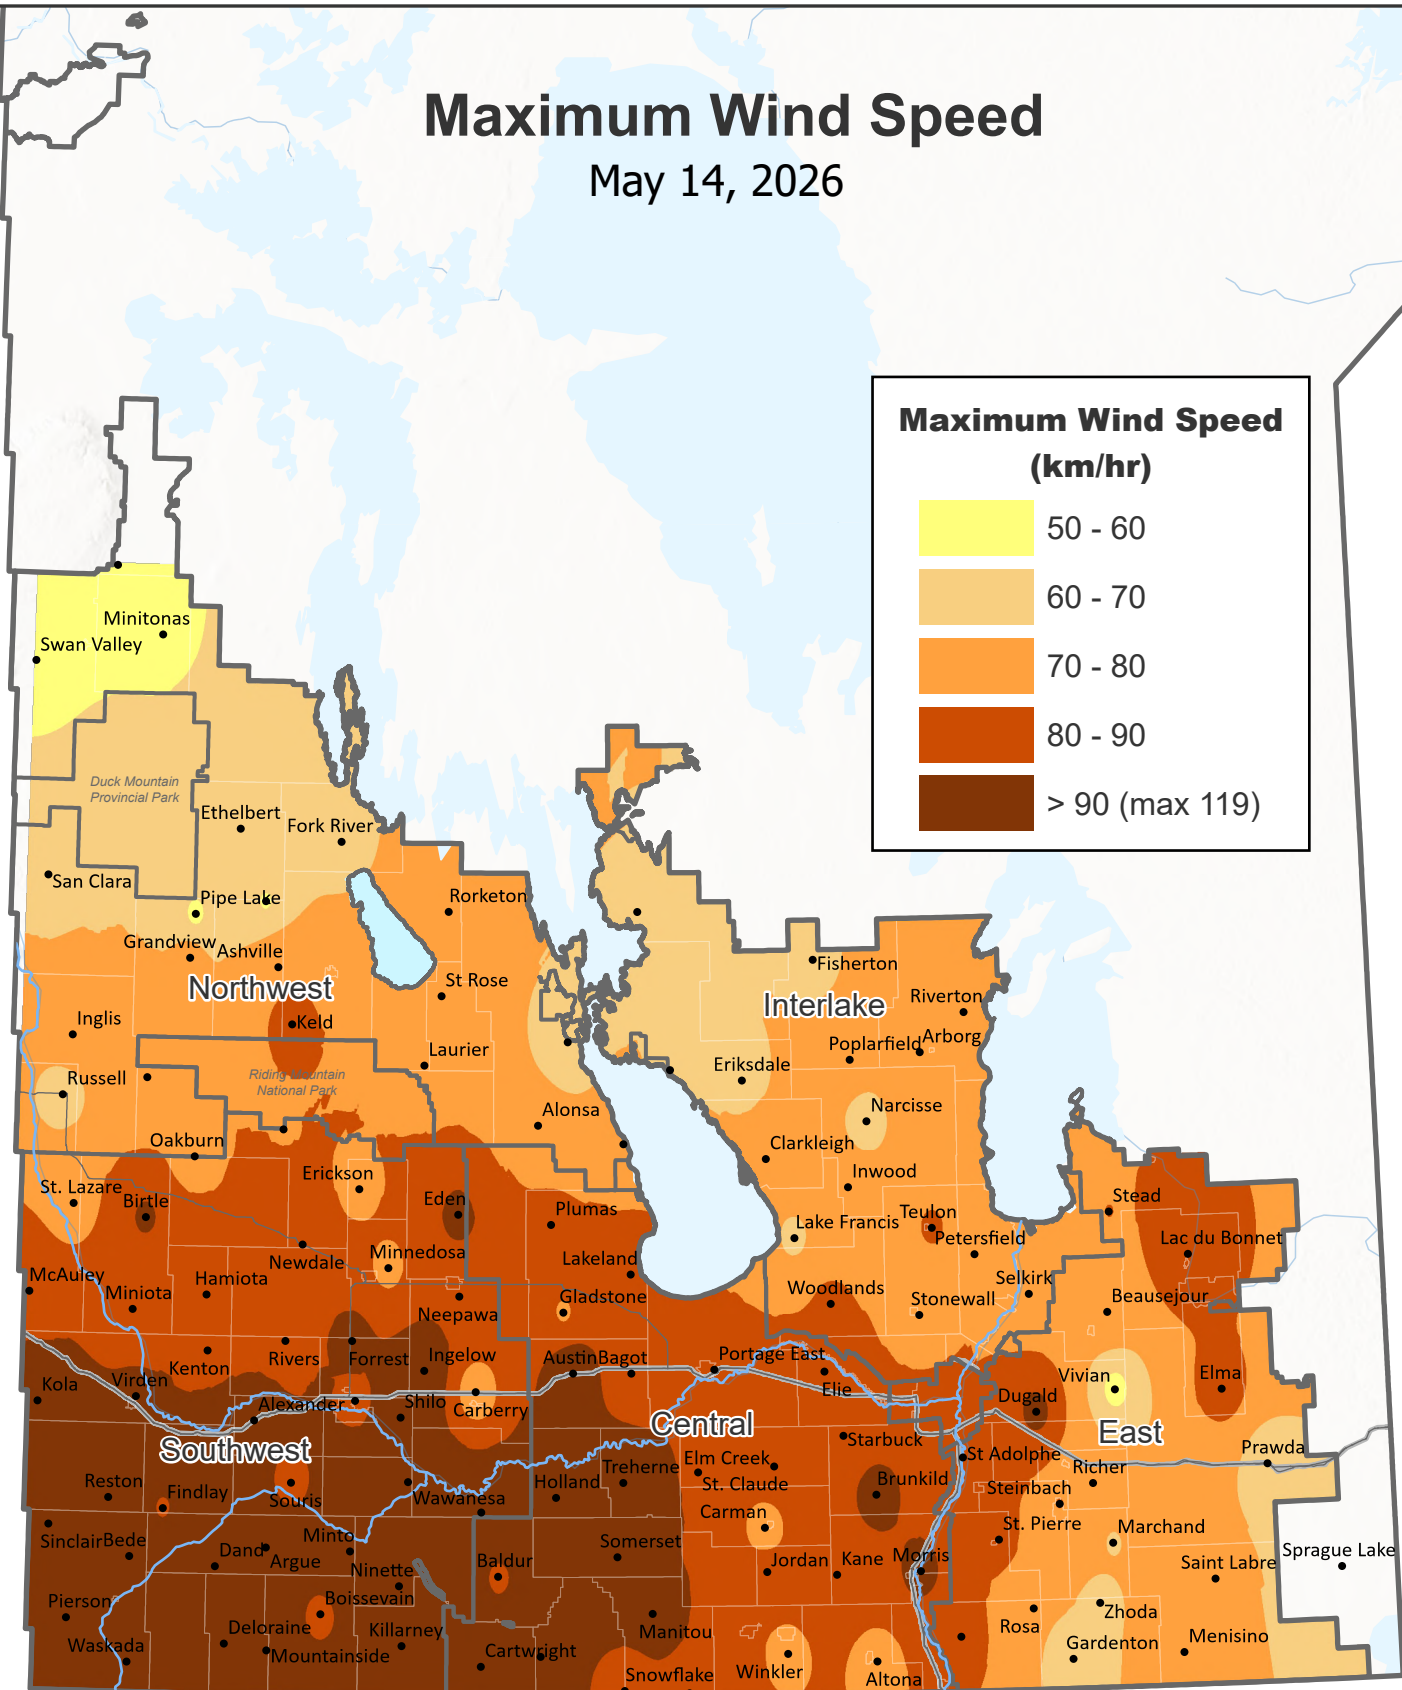

Maximum Wind Speed

May 14, 2026

Prepared by Manitoba Agriculture, Ag-Weather Program

Map provides a regional estimation based on weather observations from the Ag-Weather Program and Environment and Climate Change Canada weather stations and should be supplemented by site-specific considerations. Local conditions may vary.