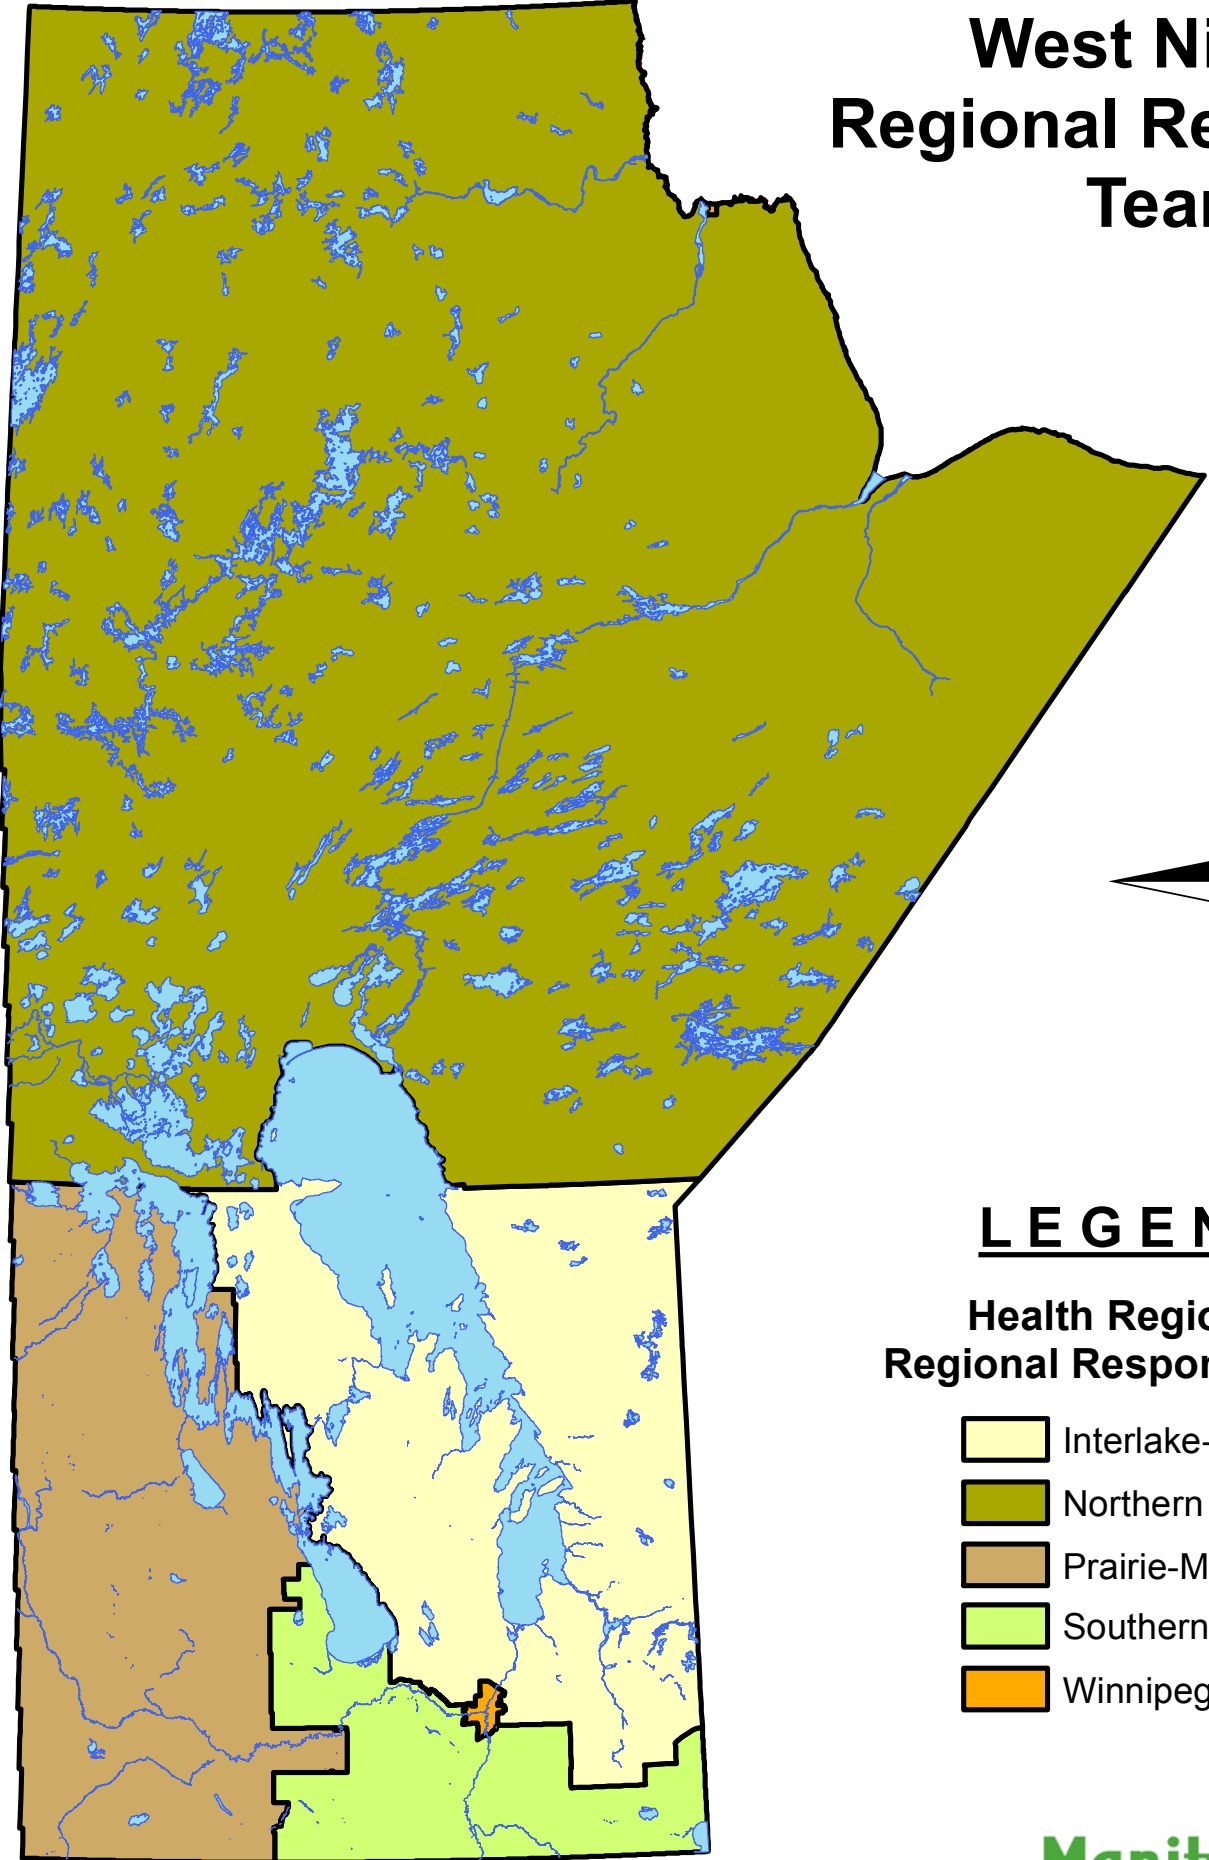

West Nile Virus Regional Response Team Areas

LEGEND

Health Regions & Regional Response Areas

-  Interlake-Eastern
-  Northern
-  Prairie-Mountain
-  Southern
-  Winnipeg

0 35 70 140 210 280
Kilometers