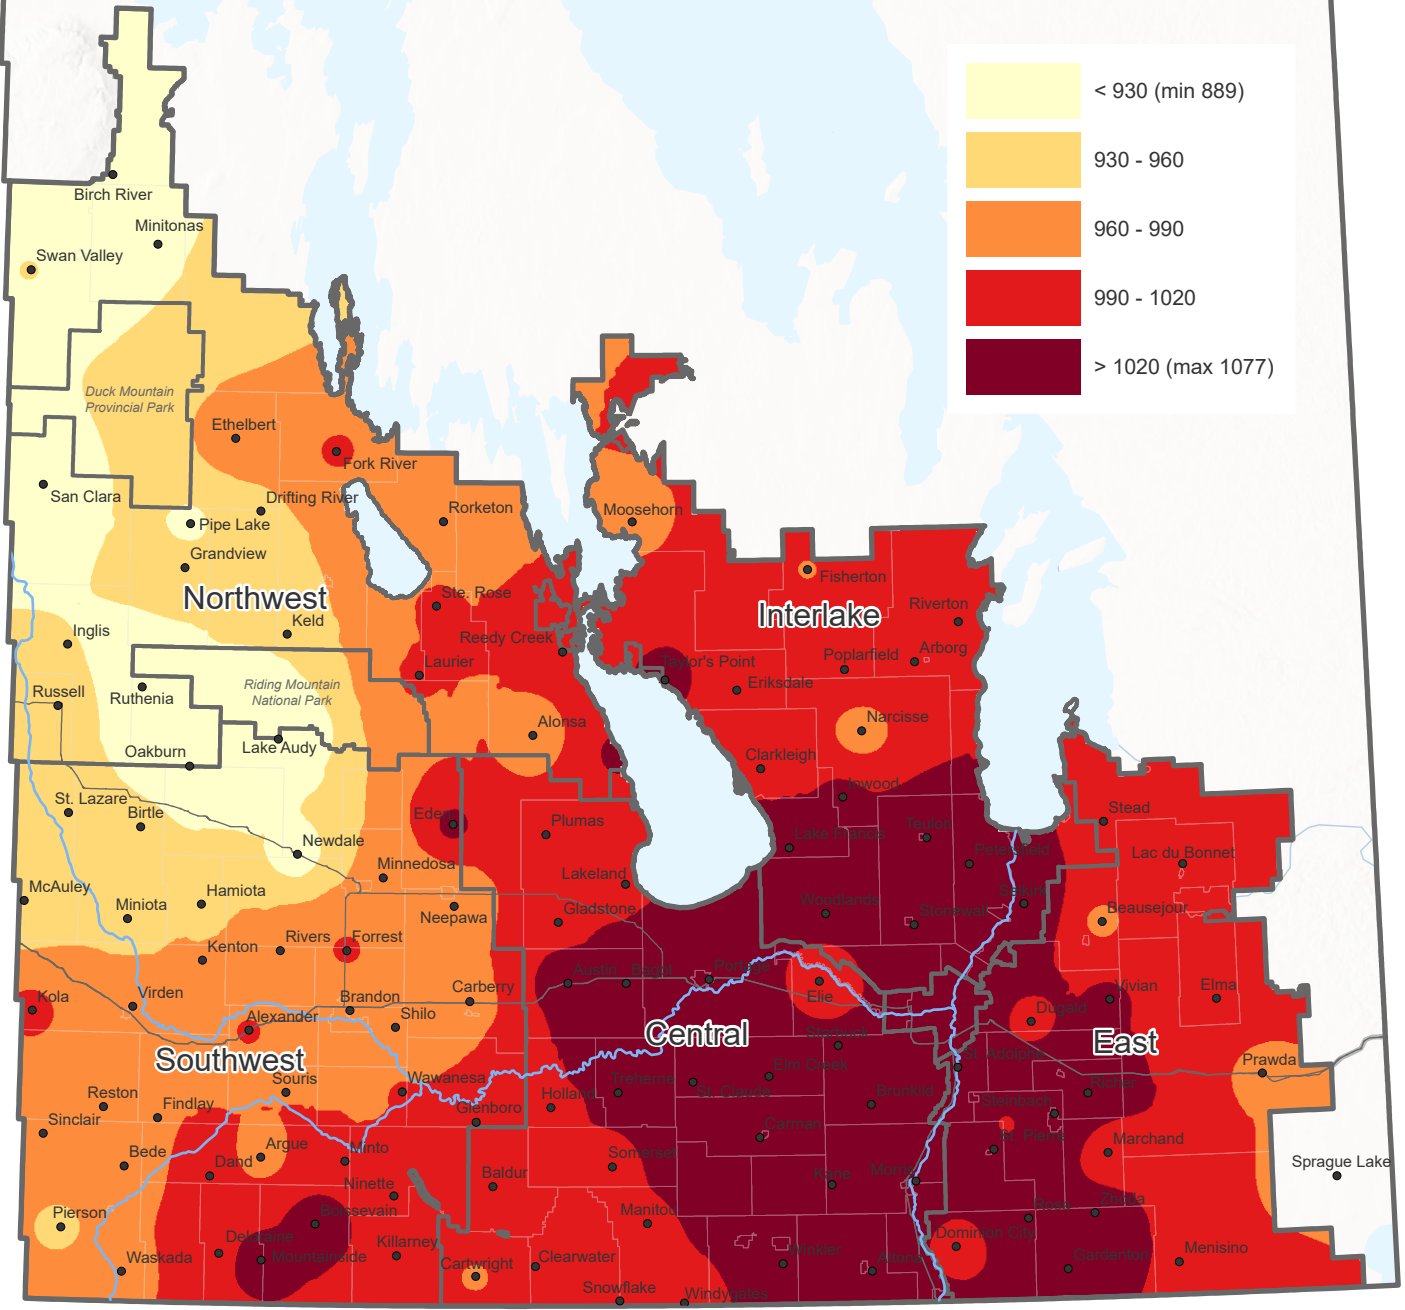

Total Accumulated Potato Days

June 01 - October 27, 2024

Prepared by Manitoba Agriculture, Ag-Weather Program

Map provides a regional estimation based on weather observations from the Ag-Weather Program and Environment and Climate Change Canada weather stations and should be supplemented by site-specific considerations. Local conditions may vary.

The accuracy of this map may vary due to data availability and potential data errors.

For more information, contact your local Manitoba Agriculture office.