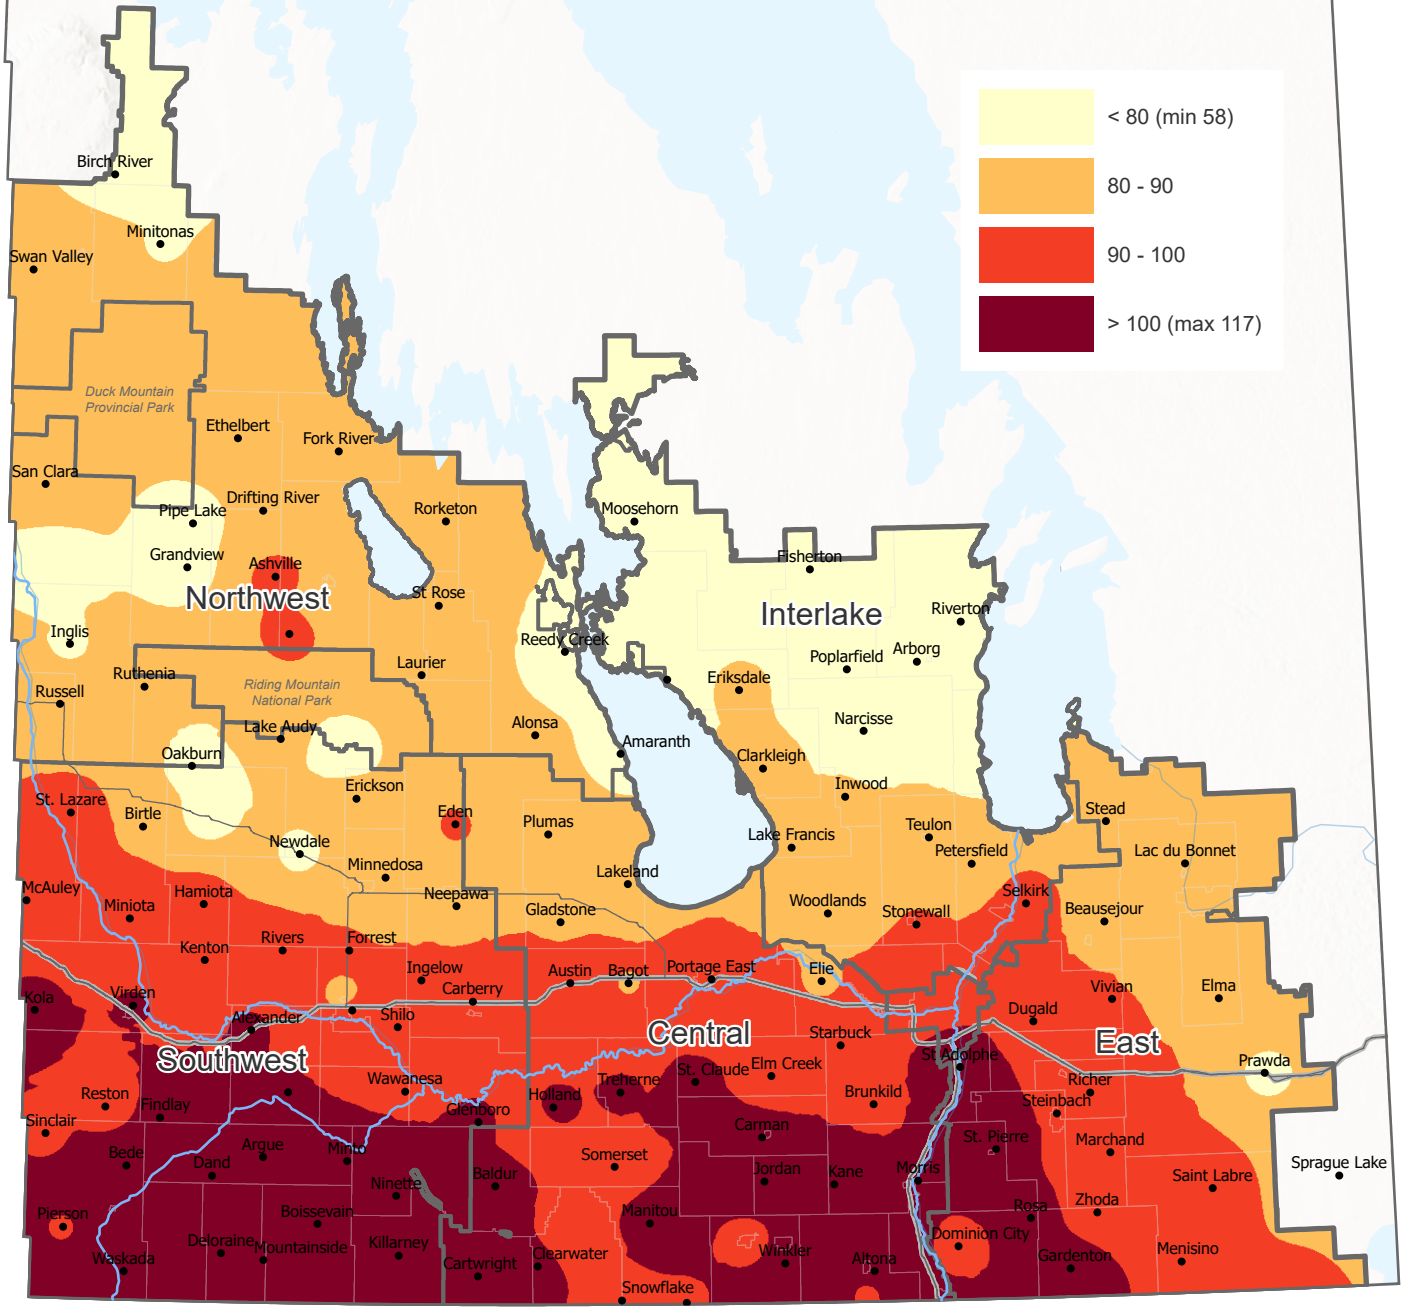

Total Accumulated Growing Degree Days (5°C)

May 01 - May 11, 2025

Prepared by Manitoba Agriculture, Ag-Weather Program

Map provides a regional estimation based on weather observations from the Ag-Weather Program and Environment and Climate Change Canada weather stations and should be supplemented by site-specific considerations. Local conditions may vary.