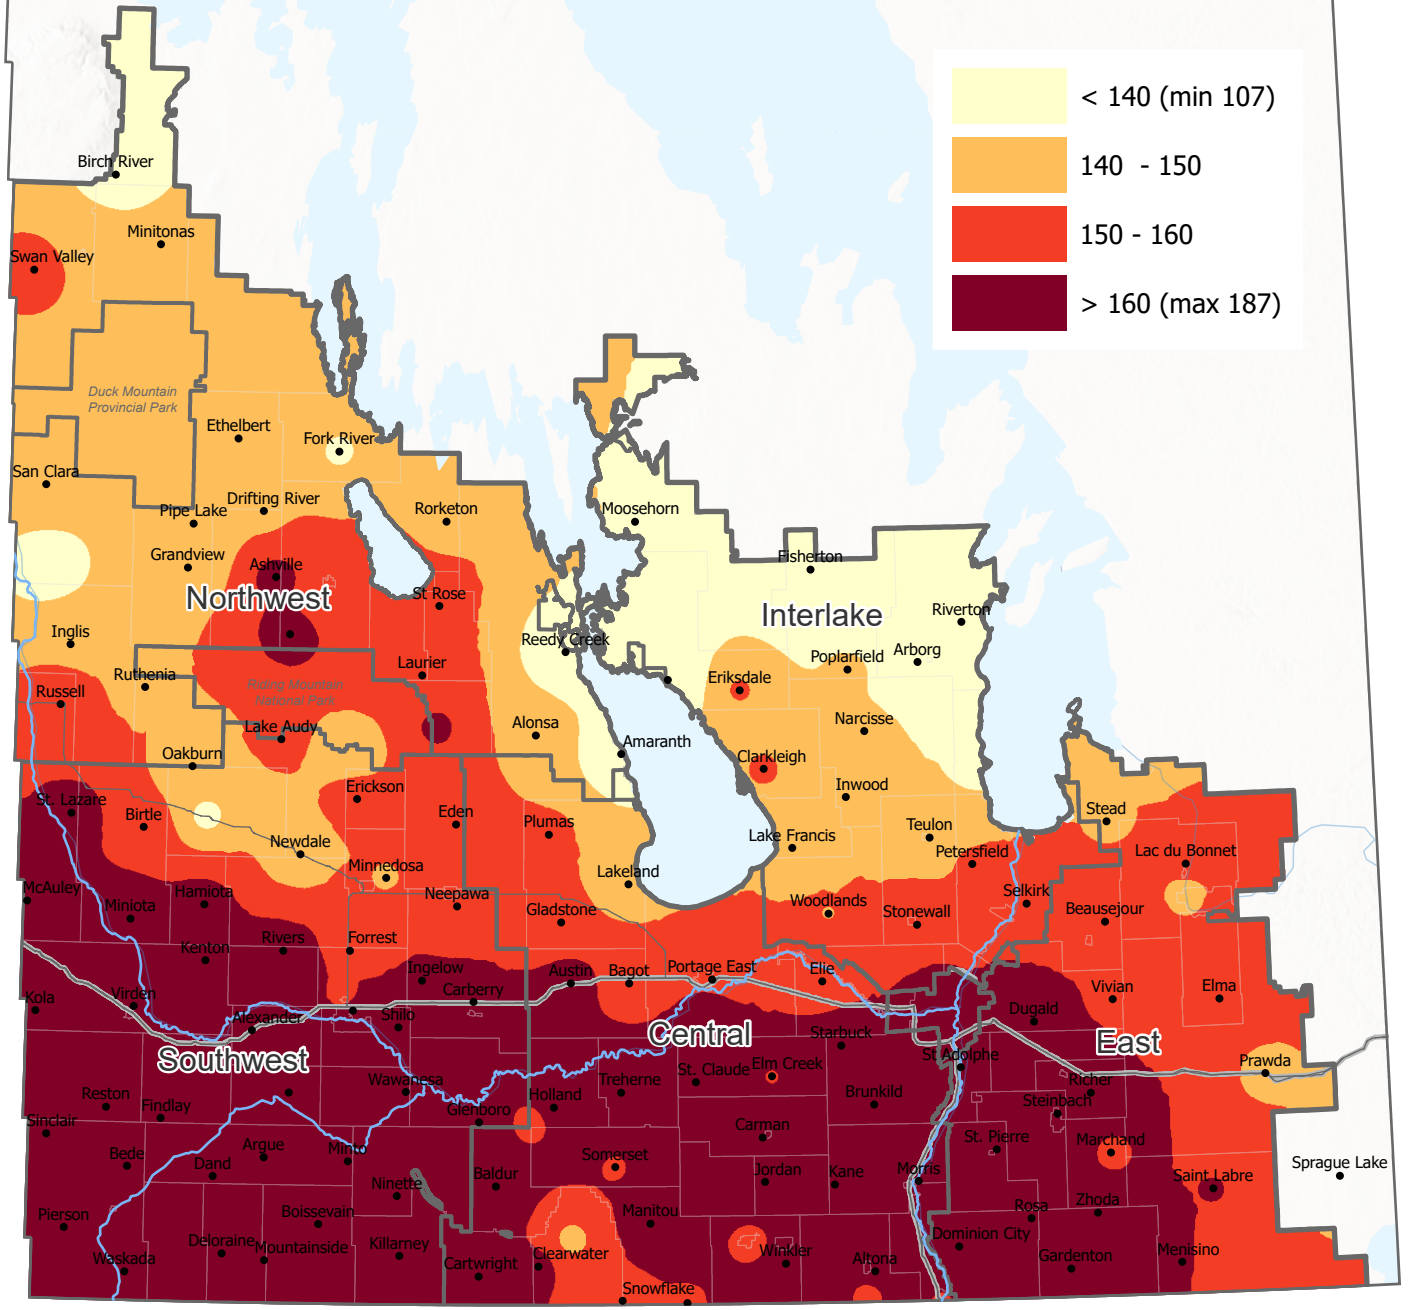

Total Accumulated Corn Heat Units

May 01 - May 11, 2025

Prepared by Manitoba Agriculture, Ag-Weather Program

Map provides a regional estimation based on weather observations from the Ag-Weather Program and Environment and Climate Change Canada weather stations and should be supplemented by site-specific considerations. Local conditions may vary.