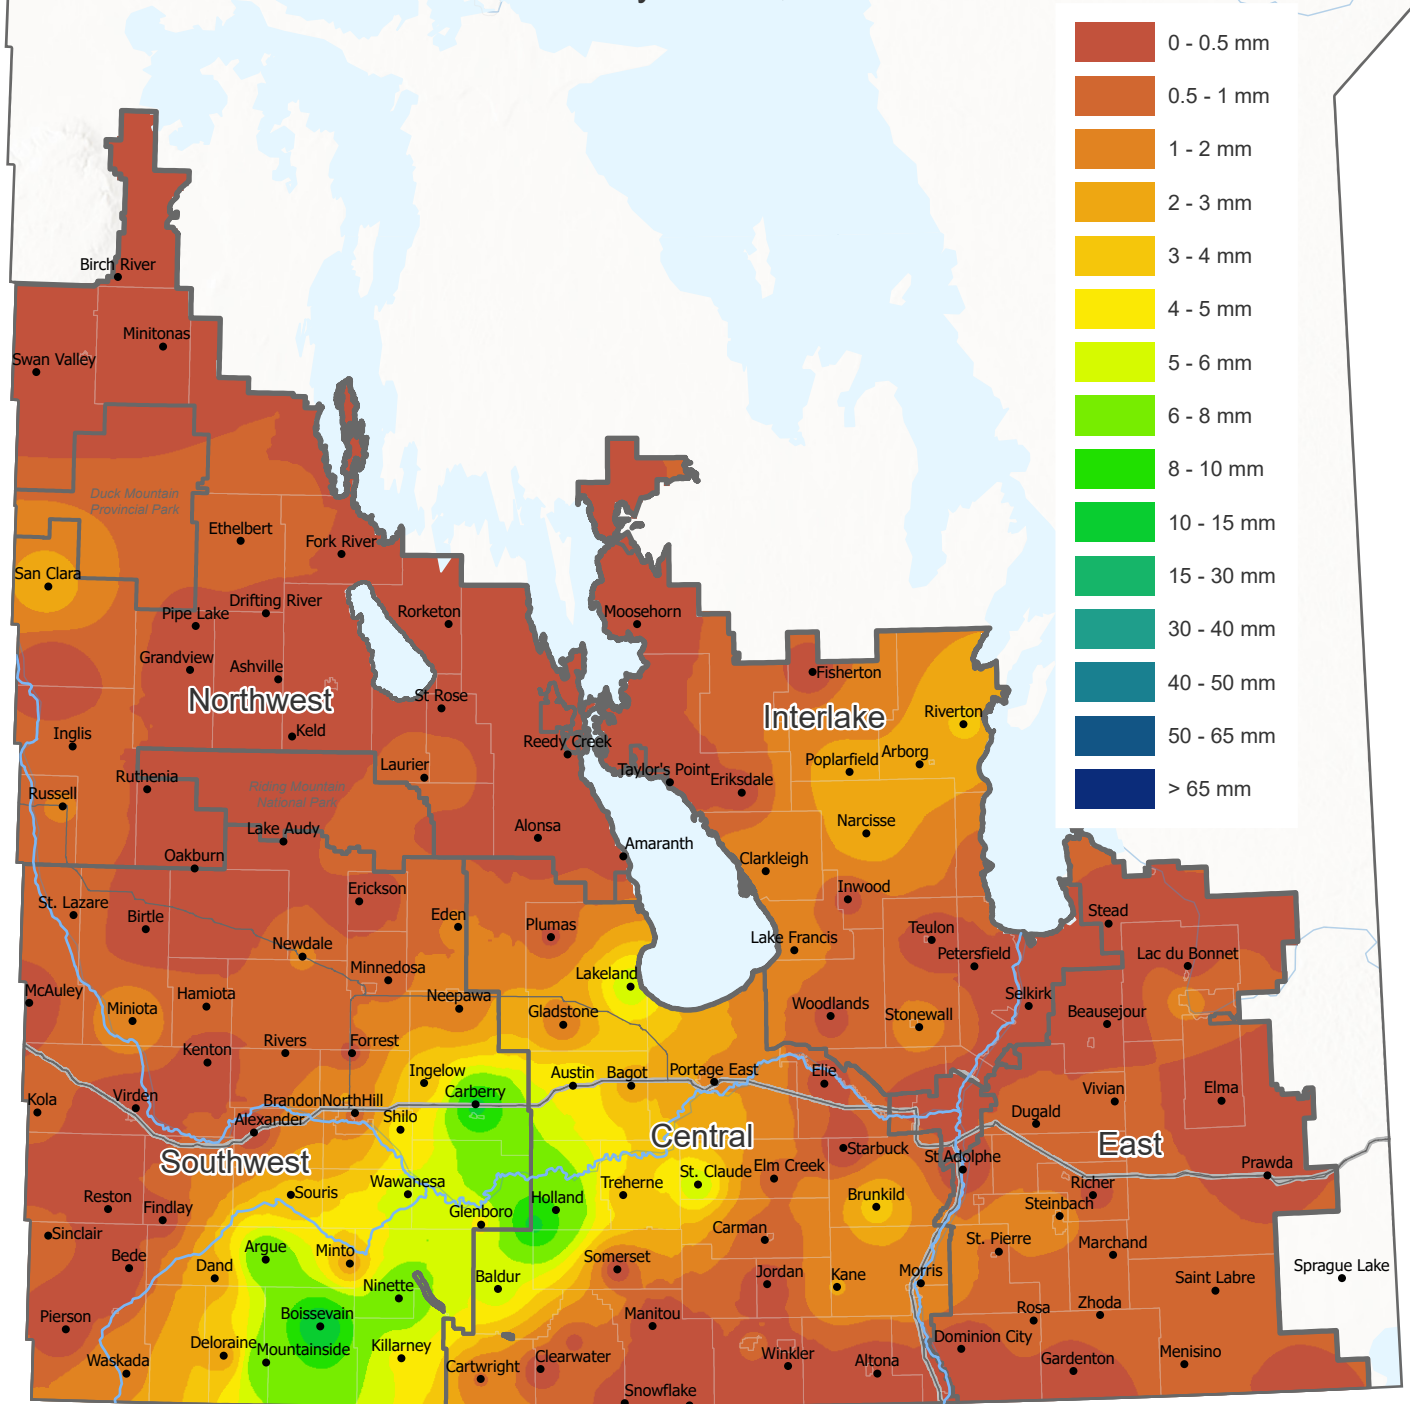

Seven-Day Accumulated Precipitation

May 05 - 11, 2025

Prepared by Manitoba Agriculture, Ag-Weather Program

Map provides a regional estimation based on weather observations from the Ag-Weather Program and Environment and Climate Change Canada weather stations and should be supplemented by site-specific considerations. Local conditions may vary.